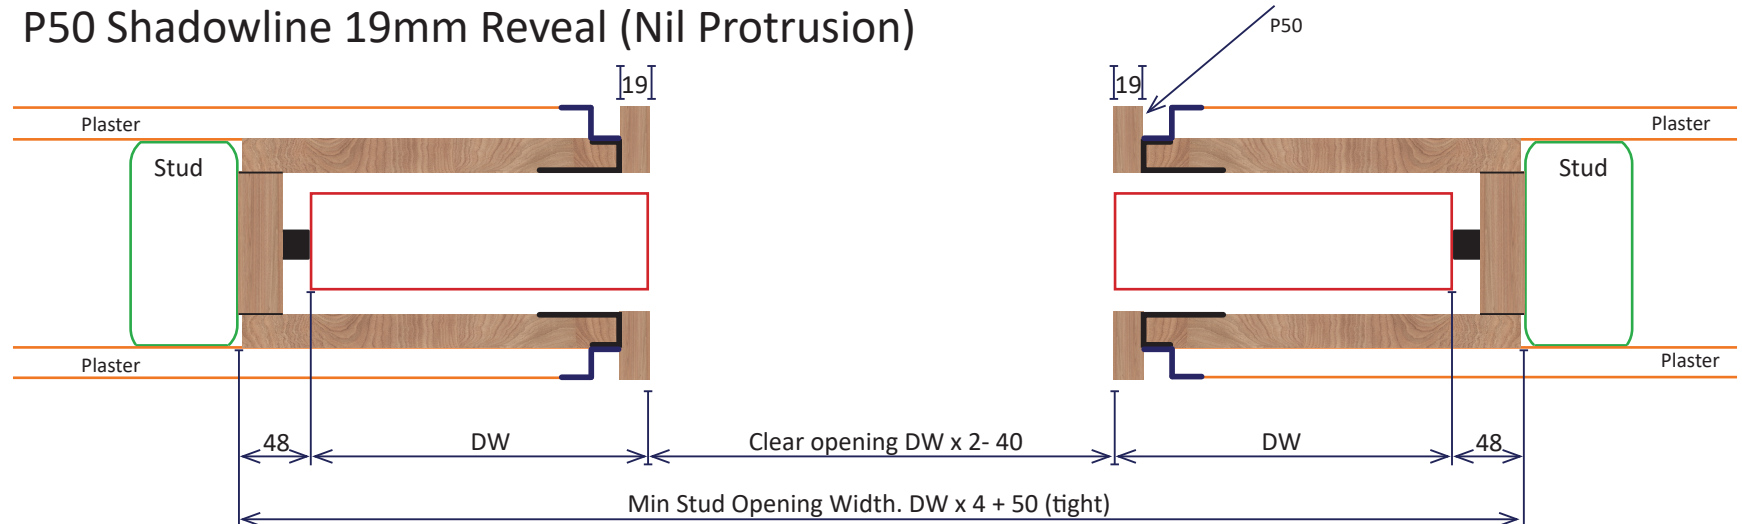

P50 Shadowline 19mm Reveal (Nil Protrusion)