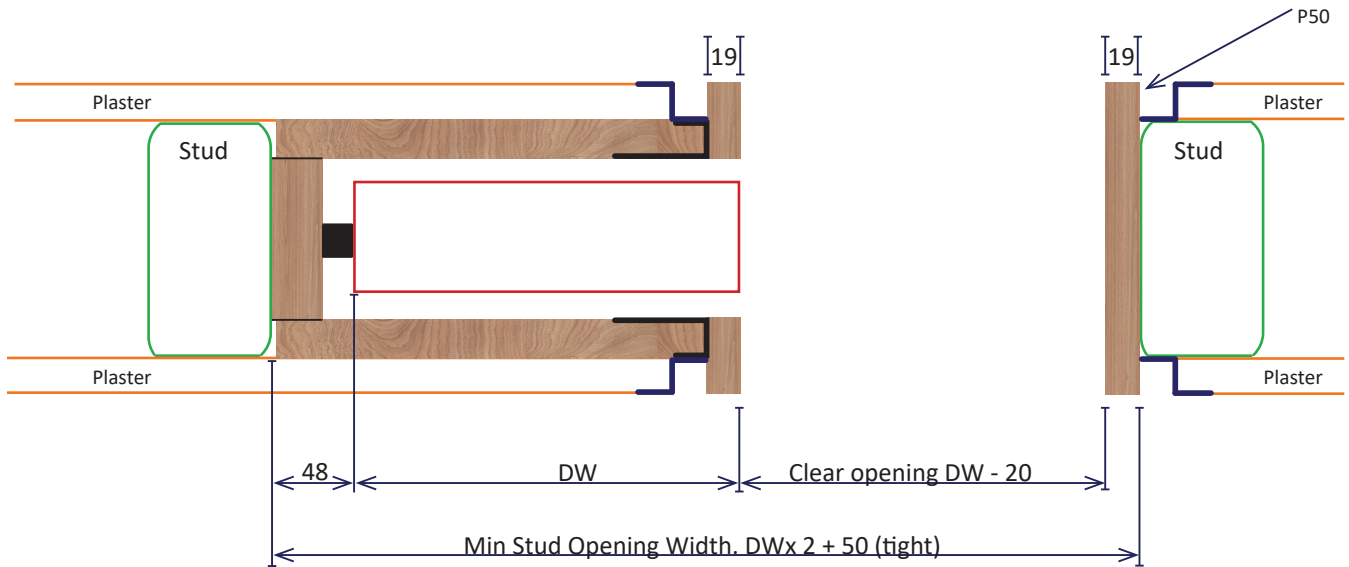

All Dimensions in mm. Not to scale

Inwall Cavity Frames Pty Ltd

ABN: 70 658 876 058

33 Cameron Street Cranbourne 3977

Ph (03) 9000 9255

sales@inwall.com.au

P50 Shadowline 19mm Reveal (Nil Protrusion)

P50 Shadowline 19mm Reveal (50mm Protrusion)