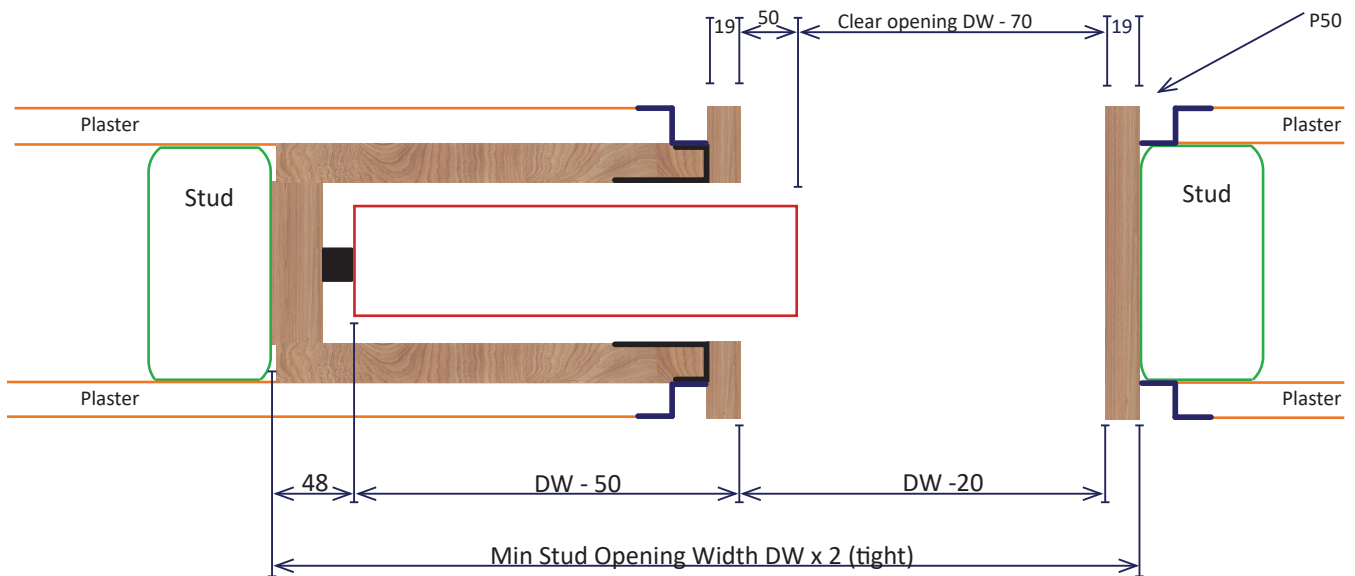

All Dimensions in mm. Not to scale

Inwall Cavity Frames Pty Ltd

ABN: 70 658 876 058

33 Cameron Street Cranbourne 3977

Ph (03) 9000 9255

sales@inwall.com.au

P50 Shadowline 19mm Reveal (Nil Protrusion)

P50 Shadowline 19mm Reveal (50mm Protrusion)