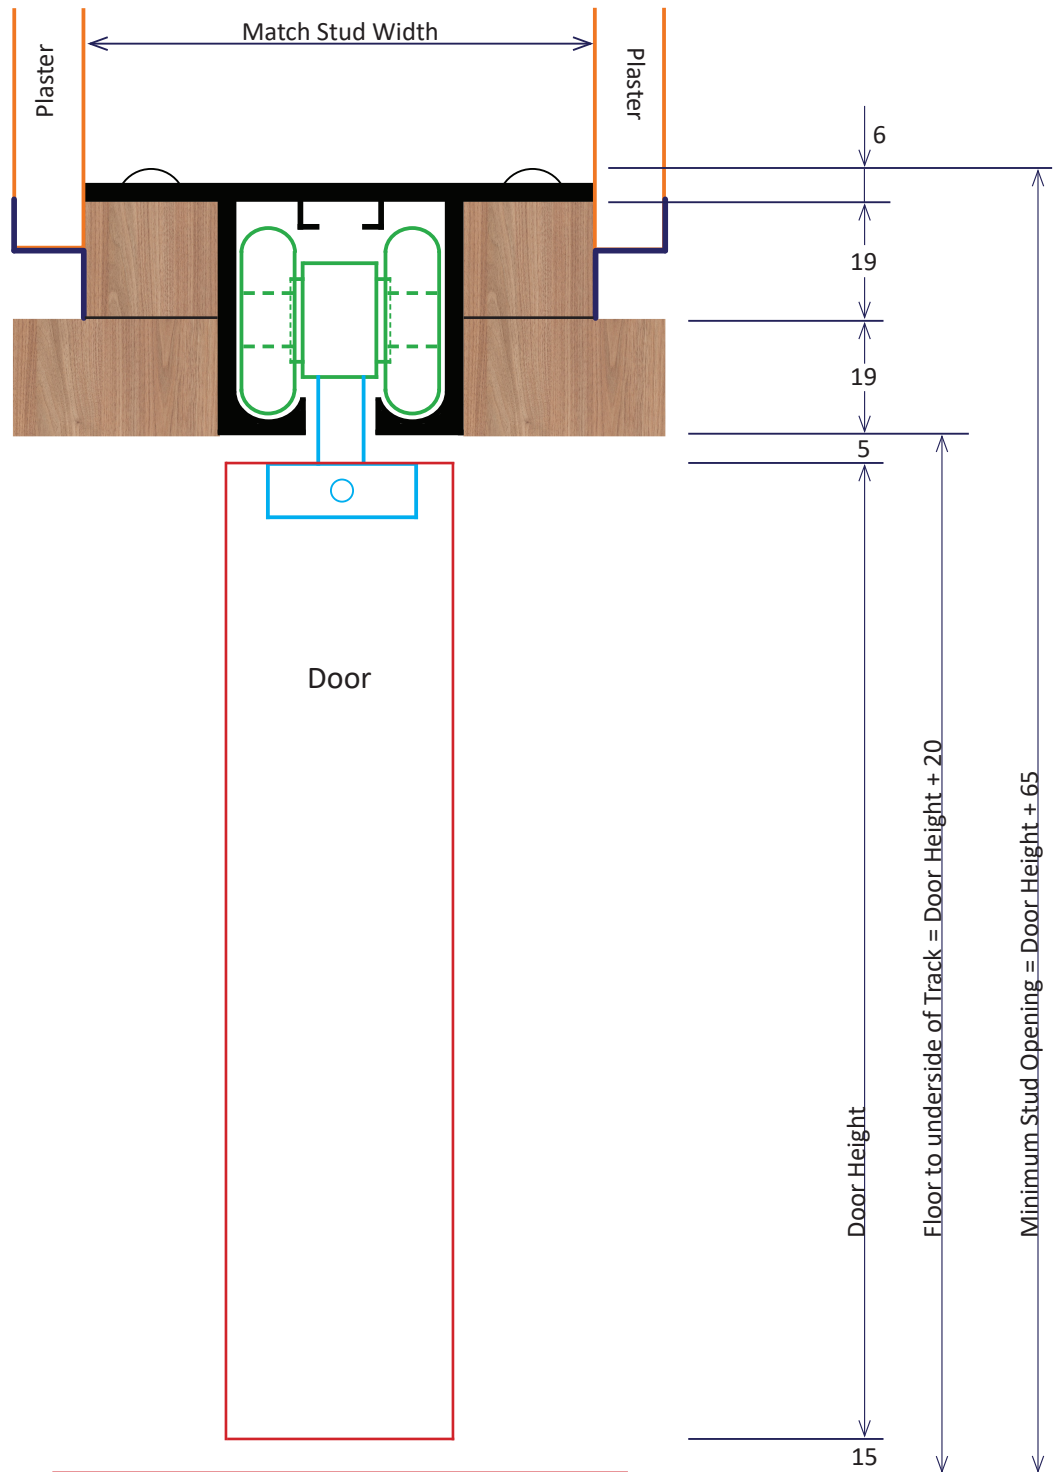

INWALL

CAVITY FRAMES

Inwall Cavity Frames Pty Ltd

ABN: 70 658 876 058

33 Cameron Street Cranbourne 3977

Ph (03) 9000 9255

sales@inwall.com.au

Summit
P50 Shadowline
19mm Reveal
To suit up to a
180kg Door

All Dimensions in mm. Not to scale

Inwall Cavity Frames Pty Ltd

ABN: 70 658 876 058

33 Cameron Street Cranbourne 3977

Ph (03) 9000 9255

sales@inwall.com.au

P50 Shadowline 19mm Reveal (Nil Protrusion)

P50 Shadowline 19mm Reveal (50mm Protrusion)