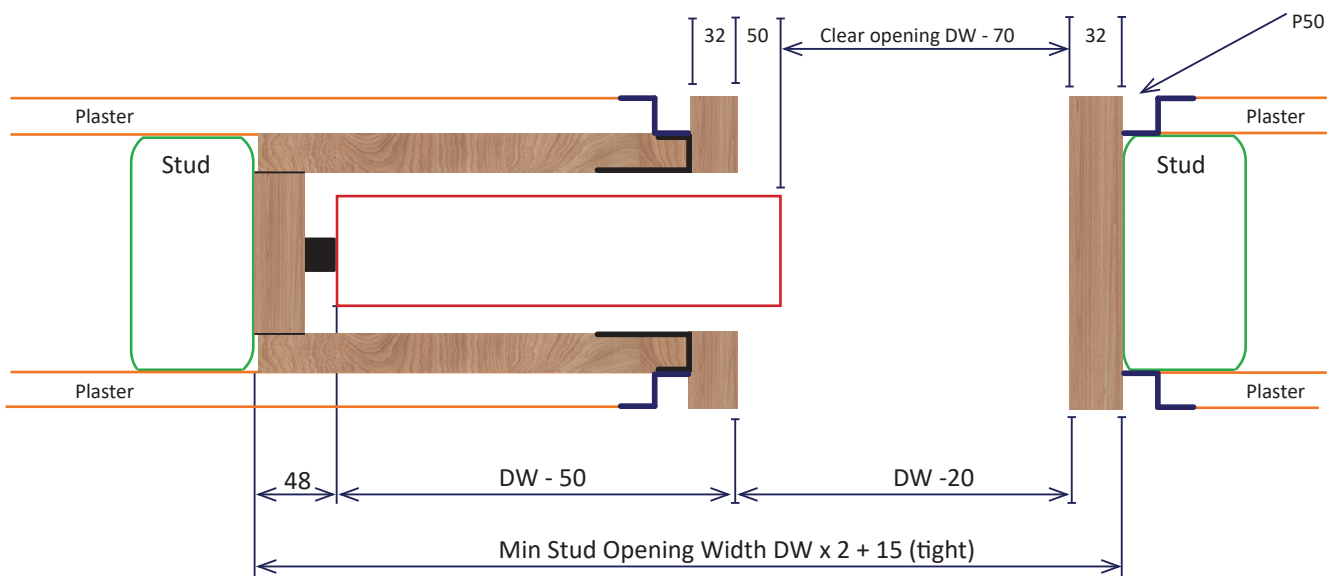

All Dimensions in mm. Not to scale

Inwall Cavity Frames Pty Ltd

ABN: 70 658 876 058

33 Cameron Street Cranbourne 3977

Ph (03) 9000 9255

sales@inwall.com.au

P50 Shadowline 32mm Reveal (Nil Protrusion)

P50 Shadowline 32mm Reveal (50mm Protrusion)

P50 Shadowline 32mm Reveal (Nil Protrusion)

P50 Shadowline 32mm Reveal (50mm Protrusion)