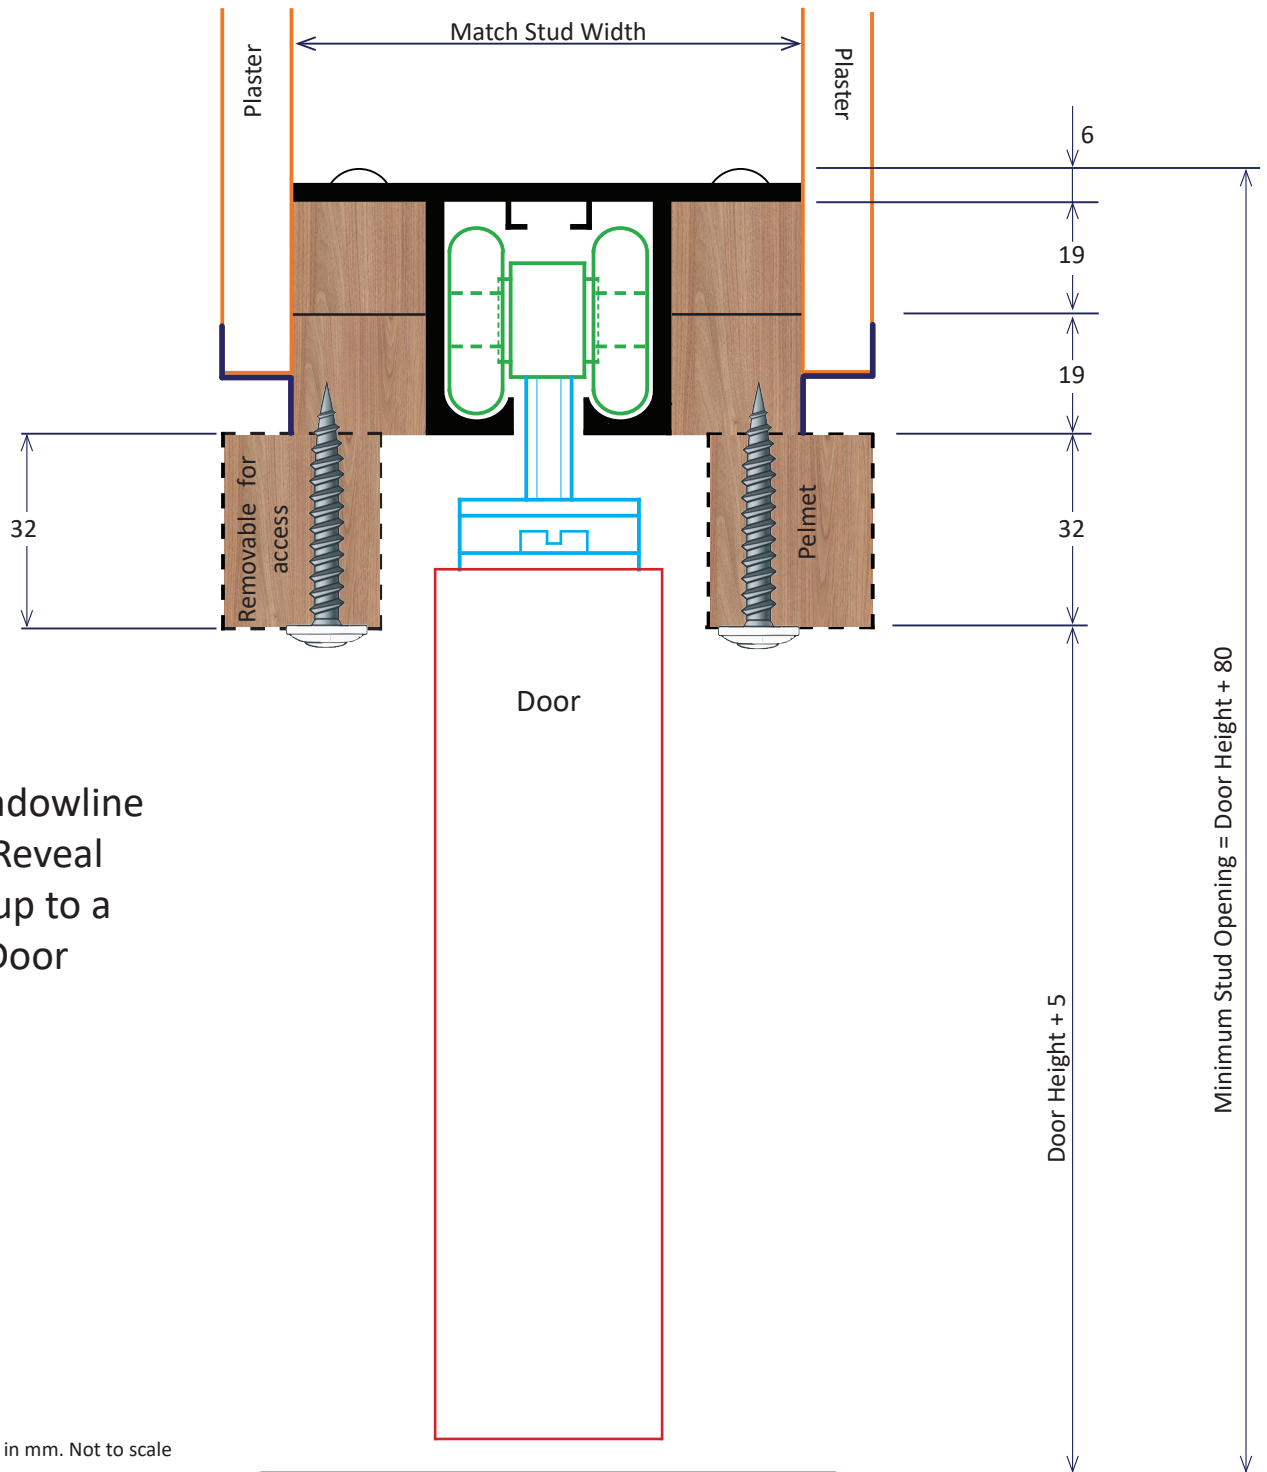

INWALL

CAVITY FRAMES

Inwall Cavity Frames Pty Ltd

ABN: 70 658 876 058

33 Cameron Street Cranbourne 3977

Ph (03) 9000 9255

sales@inwall.com.au

ProClip
P50 Shadowline
32mm Reveal
To suit up to a
180kg Door

All Dimensions in mm. Not to scale