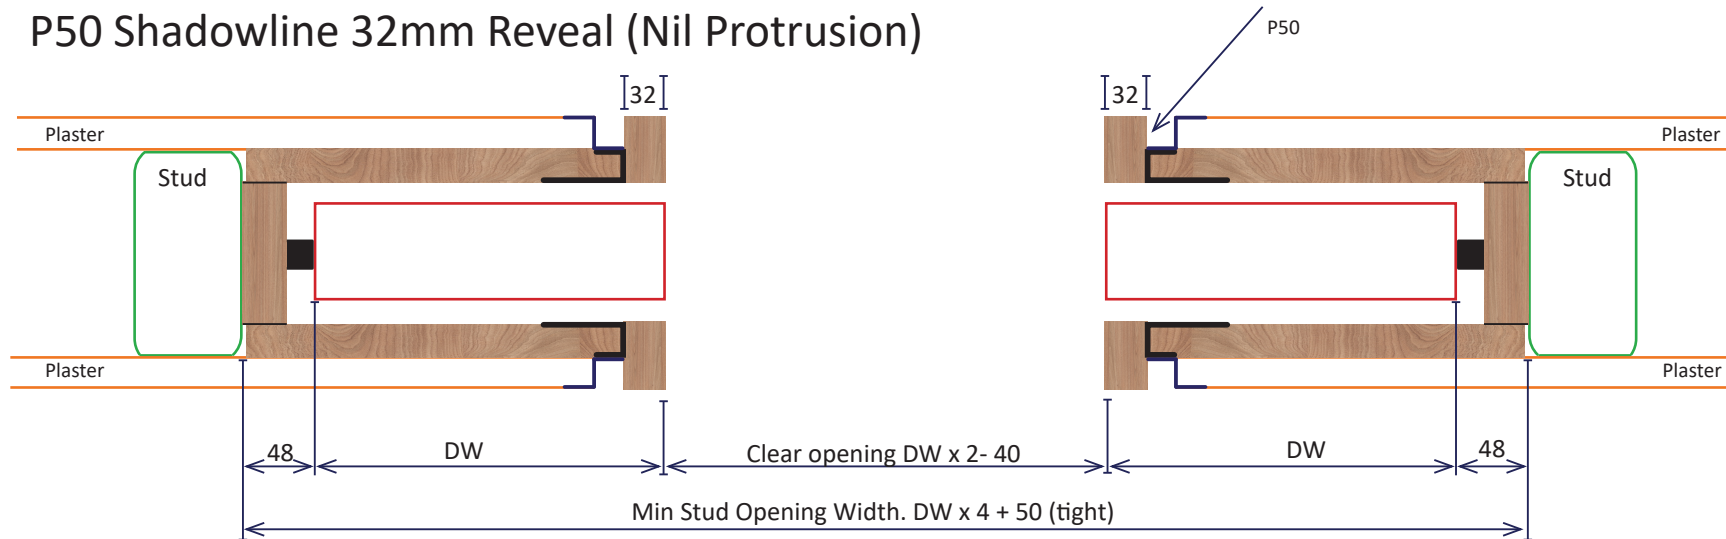

All Dimensions in mm. Not to scale

Inwall Cavity Frames Pty Ltd

ABN: 70 658 876 058

33 Cameron Street Cranbourne 3977

Ph (03) 9000 9255

sales@inwall.com.au

P50 Shadowline 32mm Reveal (Nil Protrusion)

P50 Shadowline 32mm Reveal (50mm Protrusion)

P50 Shadowline 32mm Reveal (Nil Protrusion)

P50 Shadowline 32mm Reveal (50mm Protrusion)