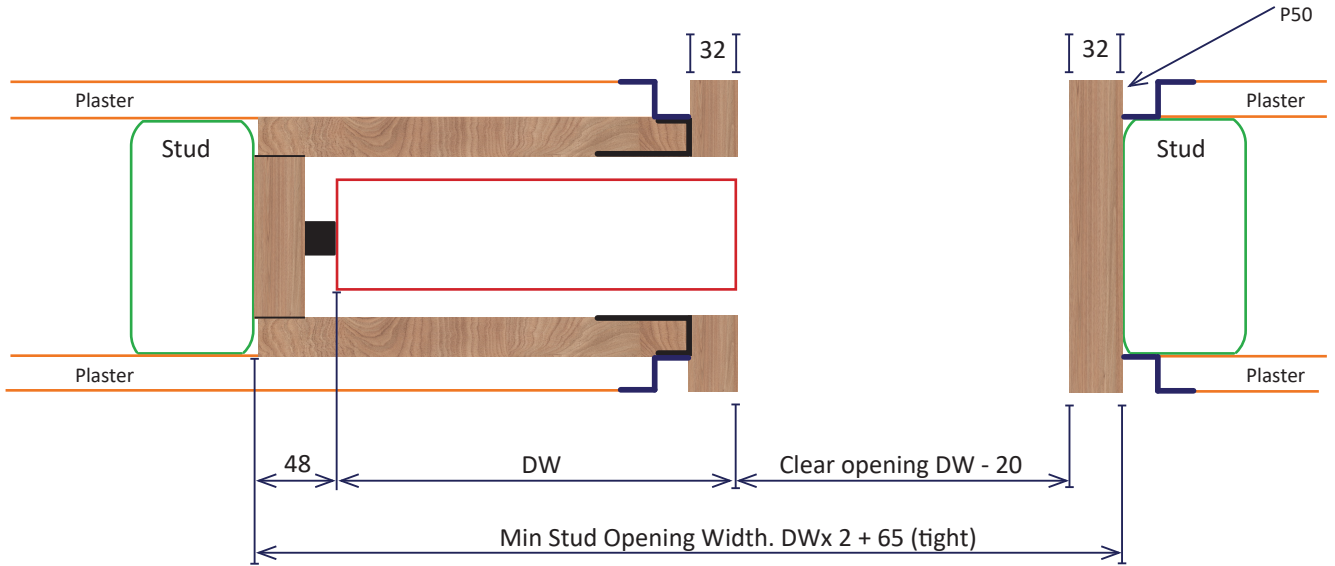

All Dimensions in mm. Not to scale

Inwall Cavity Frames Pty Ltd

ABN: 70 658 876 058

33 Cameron Street Cranbourne 3977

Ph (03) 9000 9255

sales@inwall.com.au

P50 Shadowline 32mm Reveal (Nil Protrusion)

P50 Shadowline 32mm Reveal (50mm Protrusion)

P50 Shadowline 32mm Reveal (Nil Protrusion)

P50 Shadowline 32mm Reveal (50mm Protrusion)