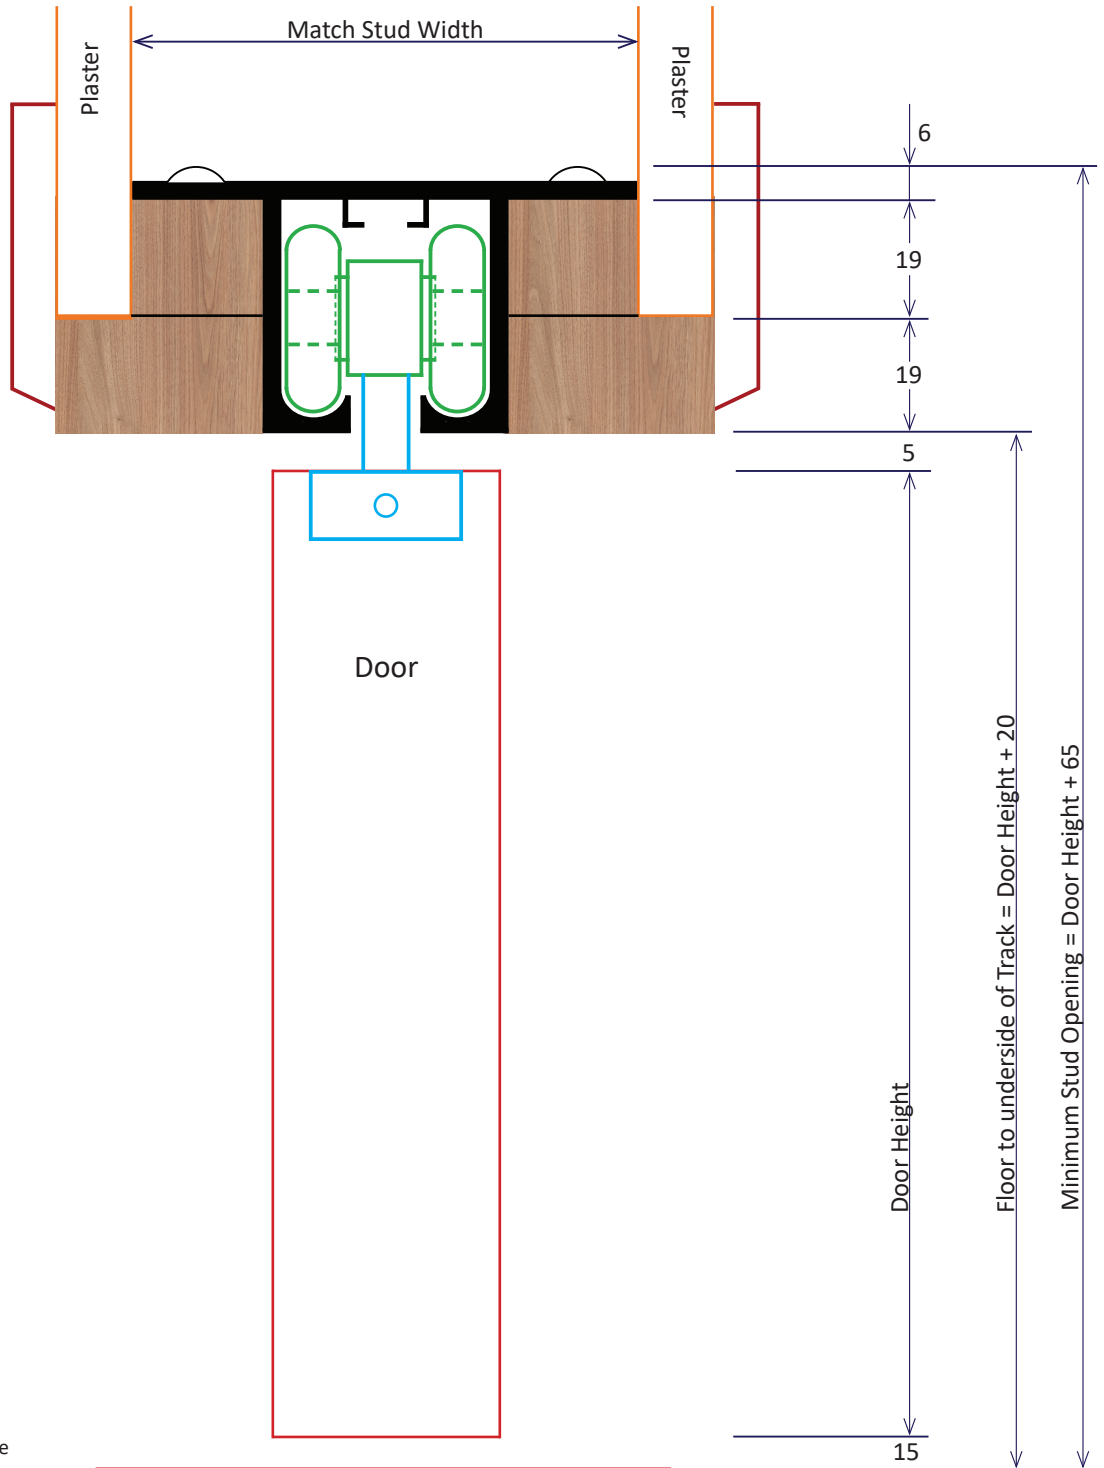

INWALL

CAVITY FRAMES

Inwall Cavity Frames Pty Ltd

ABN: 70 658 876 058

33 Cameron Street Cranbourne 3977

Ph (03) 9000 9255

sales@inwall.com.au

Summit
Architrave
To suit up to a
180kg Door

All Dimensions in mm. Not to scale

Inwall Cavity Frames Pty Ltd

ABN: 70 658 876 058

33 Cameron Street Cranbourne 3977

Ph (03) 9000 9255

sales@inwall.com.au

Architrave Finish (Nil Protrusion)

Architrave Finish (50mm Protrusion)