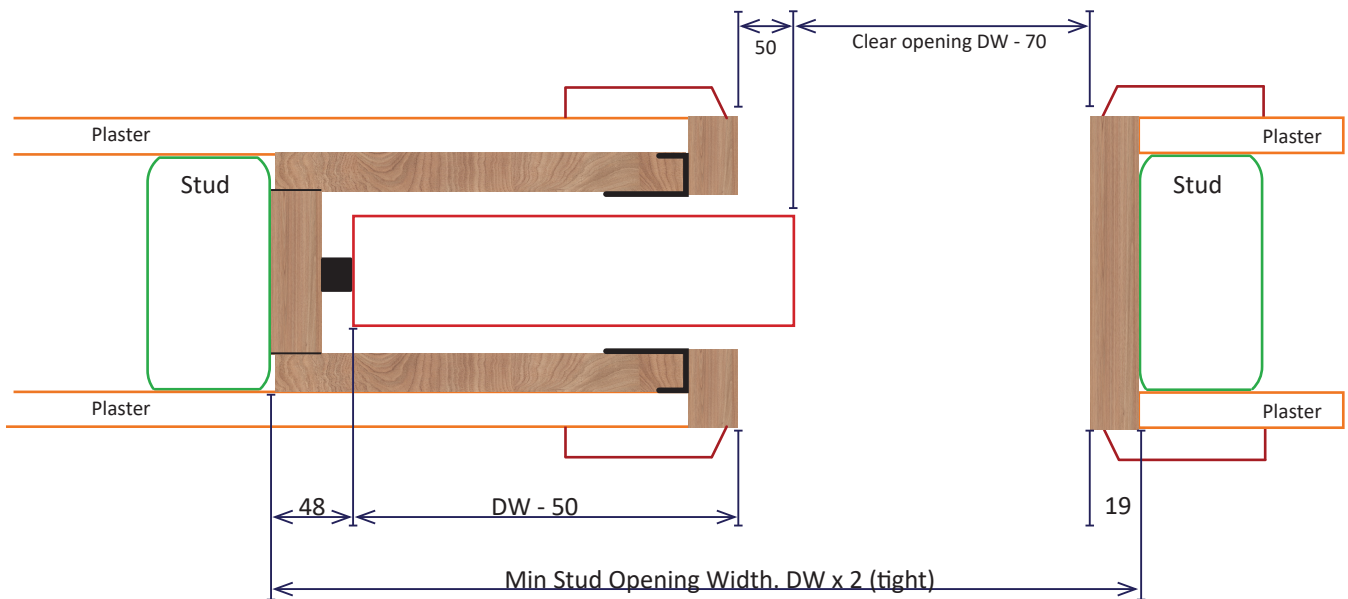

All Dimensions in mm. Not to scale

Inwall Cavity Frames Pty Ltd

ABN: 70 658 876 058

33 Cameron Street Cranbourne 3977

Ph (03) 9000 9255

sales@inwall.com.au

Architrave Finish (Nil Protrusion)

Architrave Finish (50mm Protrusion)

Inwall Cavity Frames Pty Ltd
 ABN: 70 658 876 058
 33 Cameron Street Cranbourne 3977
 Ph (03) 9000 9255
 sales@inwall.com.au

Architrave Finish (Nil Protrusion)

Architrave Finish (50mm Protrusion)