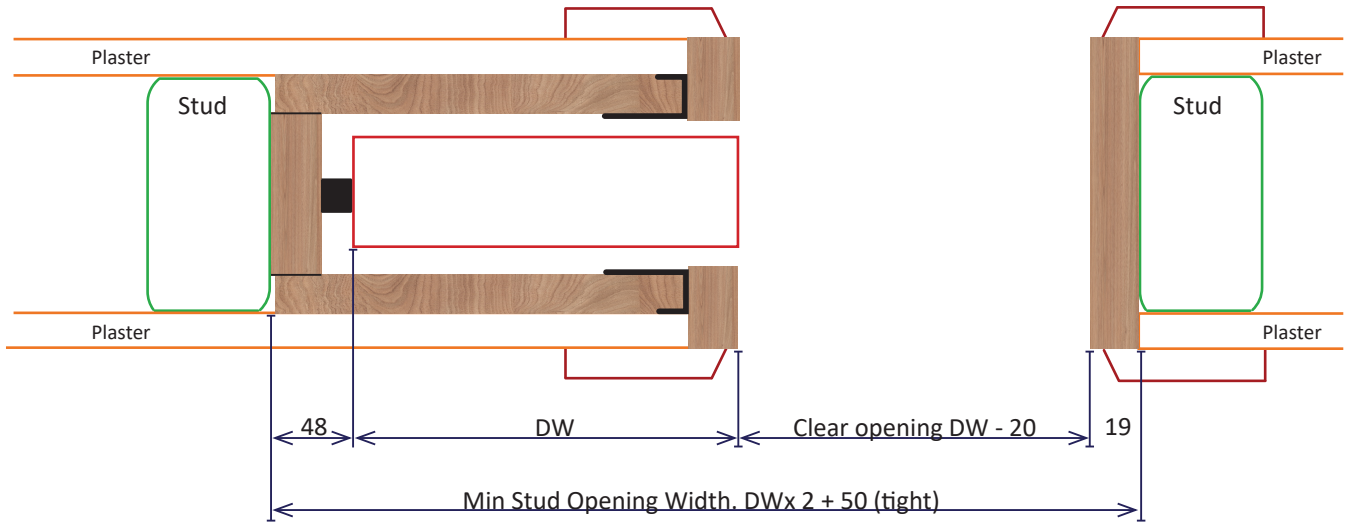

All Dimensions in mm. Not to scale

Inwall Cavity Frames Pty Ltd

ABN: 70 658 876 058

33 Cameron Street Cranbourne 3977

Ph (03) 9000 9255

sales@inwall.com.au

Architrave Finish (Nil Protrusion)

Architrave Finish (50mm Protrusion)

Inwall Cavity Frames Pty Ltd
 ABN: 70 658 876 058
 33 Cameron Street Cranbourne 3977
 Ph (03) 9000 9255
 sales@inwall.com.au

Architrave Finish (Nil Protrusion)

Architrave Finish (50mm Protrusion)