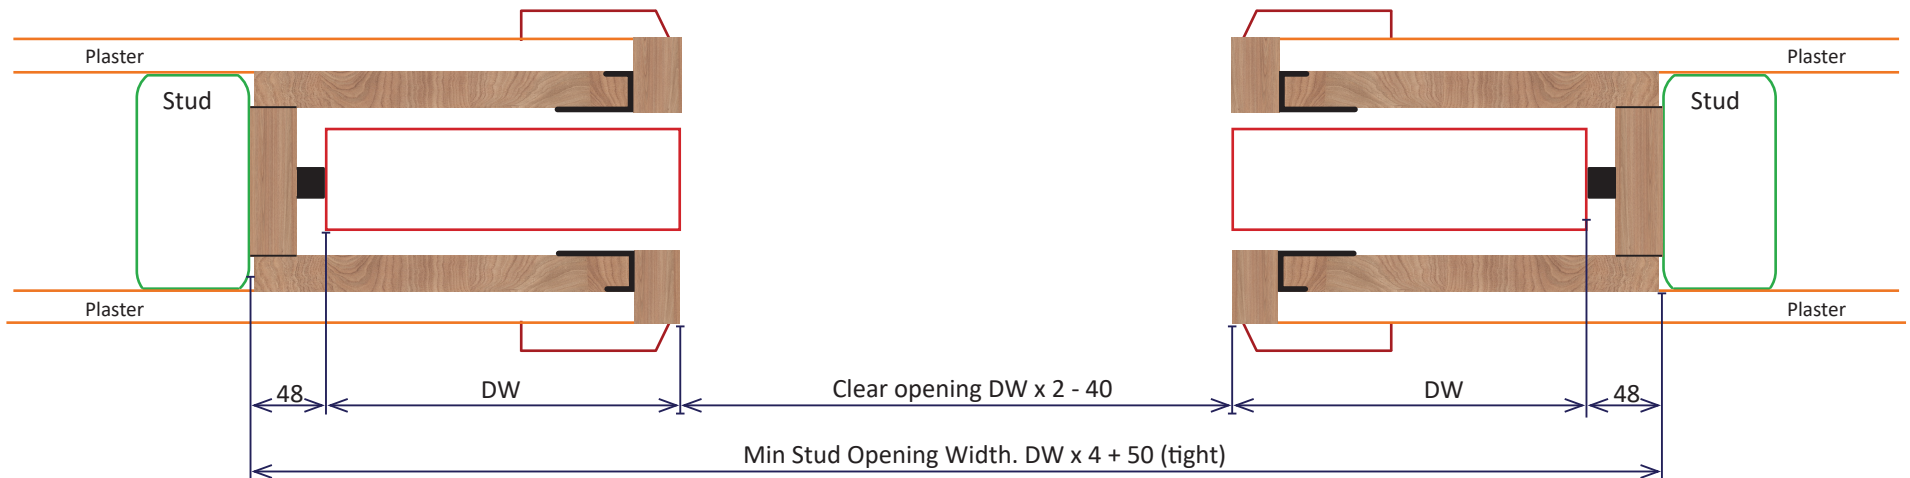

Architrave Finish (Nil Protrusion)