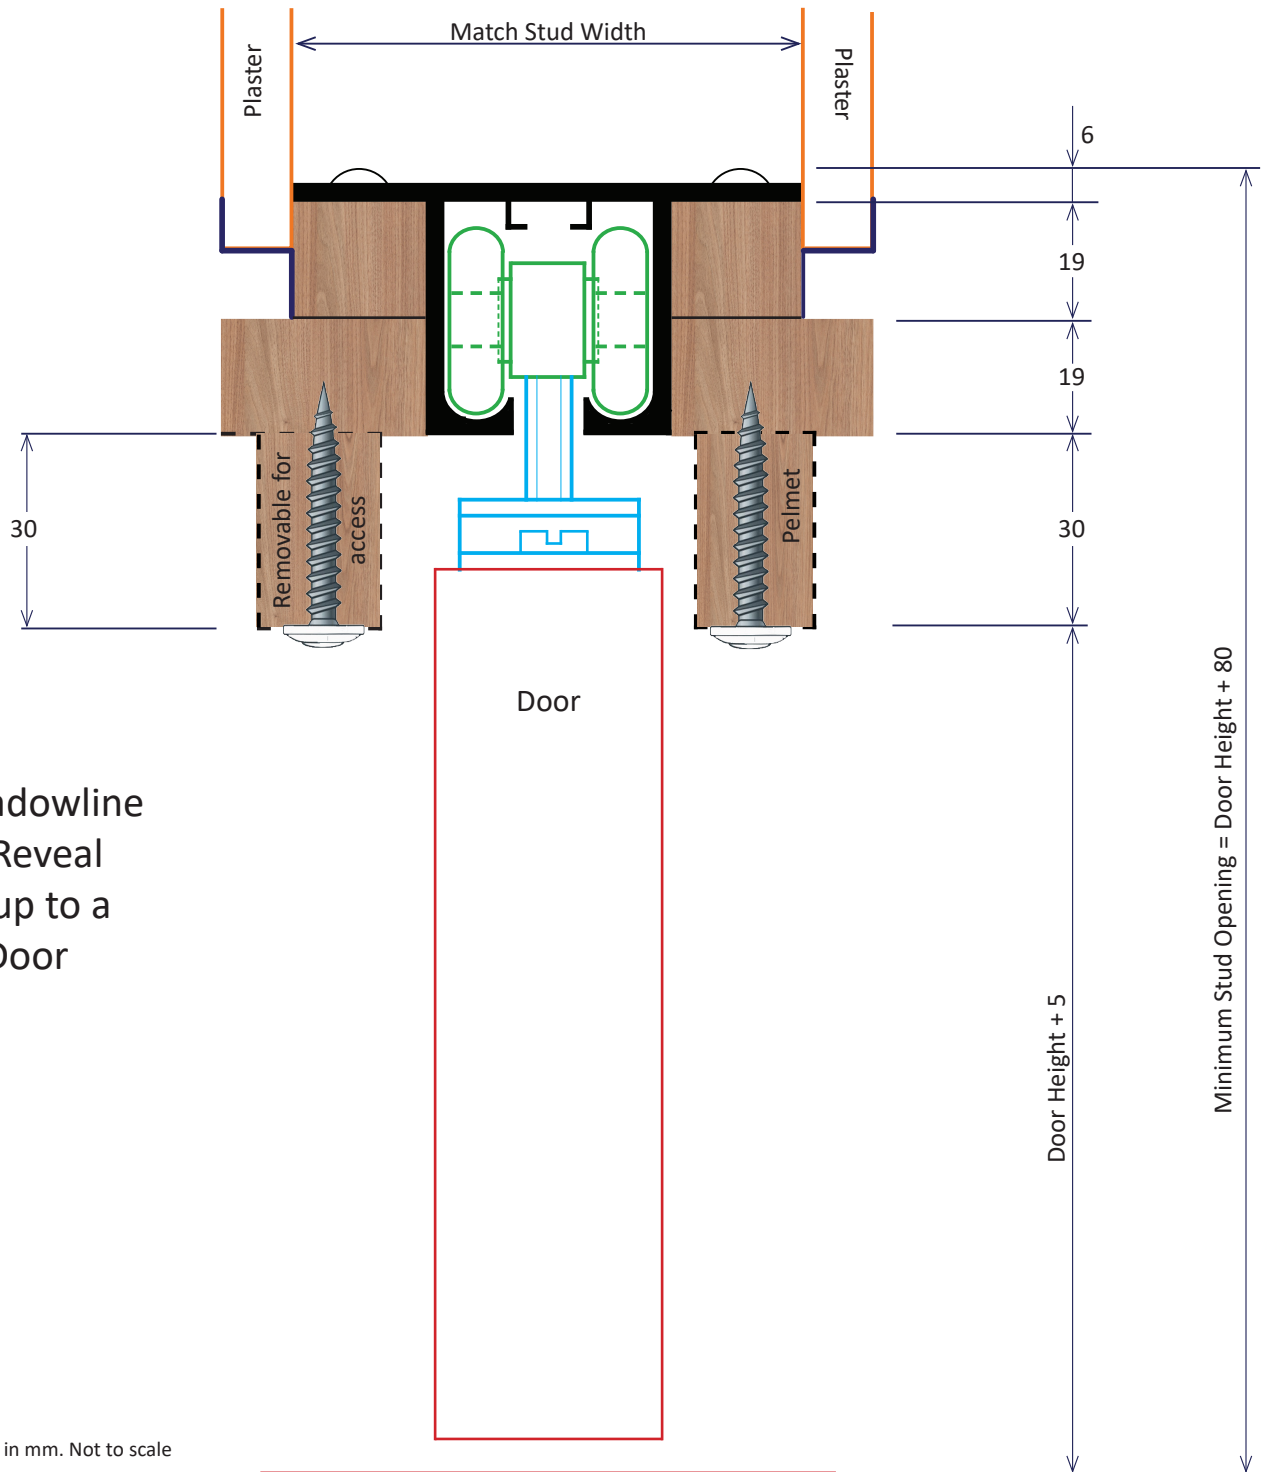

# INWALL

CAVITY FRAMES

## Inwall Cavity Frames Pty Ltd

ABN: 70 658 876 058

33 Cameron Street Cranbourne 3977

Ph (03) 9000 9255

sales@inwall.com.au

ProClip  
P50 Shadowline  
19mm Reveal  
To suit up to a  
180kg Door

All Dimensions in mm. Not to scale