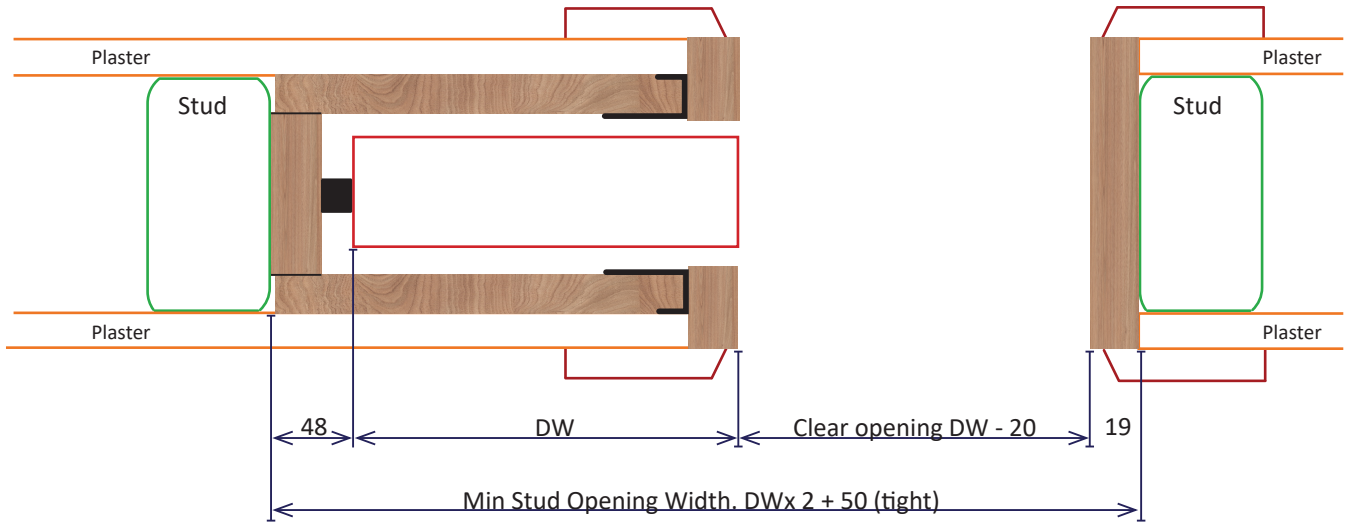

## Inwall Cavity Frames Pty Ltd

ABN: 70 658 876 058

33 Cameron Street Cranbourne 3977

Ph (03) 9000 9255

sales@inwall.com.au

Summit  
Floor to Ceiling  
To suit up to a  
180kg Door

All Dimensions in mm. Not to scale

**Inwall Cavity Frames Pty Ltd**

ABN: 70 658 876 058

33 Cameron Street Cranbourne 3977

Ph (03) 9000 9255

sales@inwall.com.au

**Architrave Finish (Nil Protrusion)**

**Architrave Finish (50mm Protrusion)**

**Inwall Cavity Frames Pty Ltd**  
 ABN: 70 658 876 058  
 33 Cameron Street Cranbourne 3977  
 Ph (03) 9000 9255  
 sales@inwall.com.au

**Architrave Finish (Nil Protrusion)**

**Architrave Finish (50mm Protrusion)**