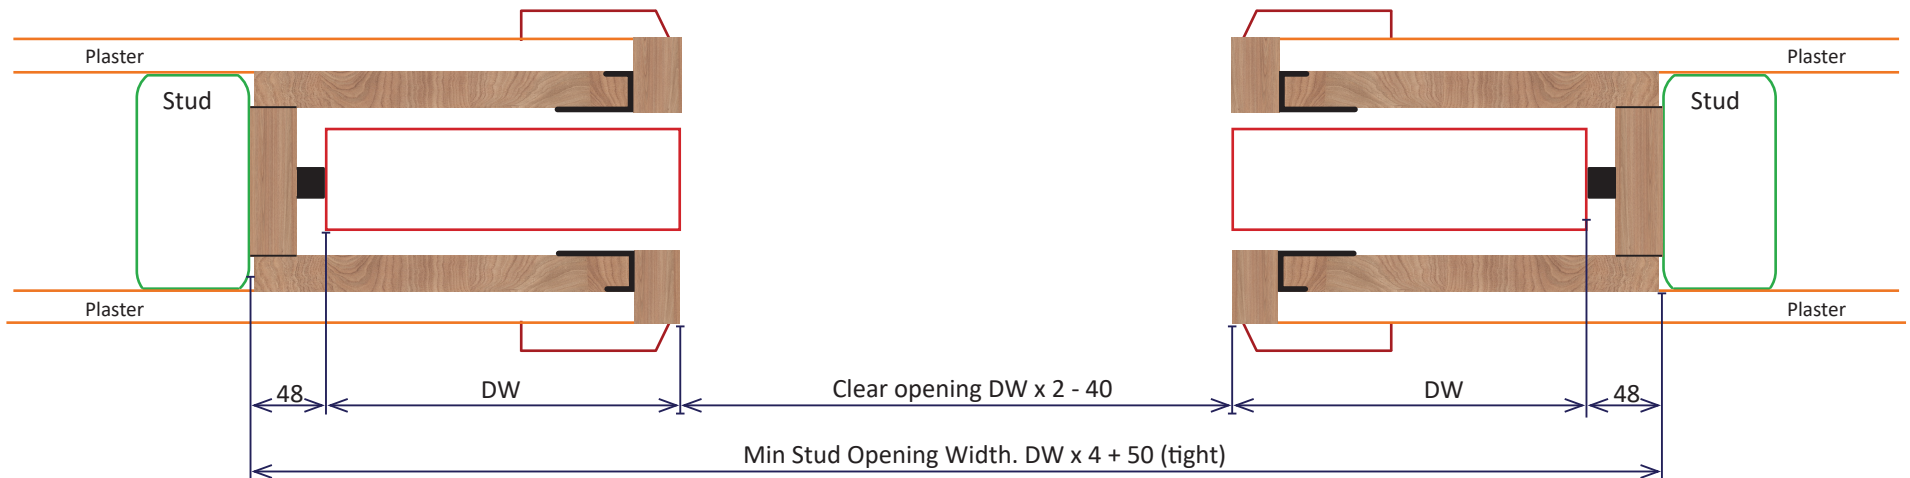

## Inwall Cavity Frames Pty Ltd

ABN: 70 658 876 058

33 Cameron Street Cranbourne 3977

Ph (03) 9000 9255

sales@inwall.com.au

Summit  
Floor to Ceiling  
To suit up to a  
180kg Door

All Dimensions in mm. Not to scale

**Inwall Cavity Frames Pty Ltd**

ABN: 70 658 876 058

33 Cameron Street Cranbourne 3977

Ph (03) 9000 9255

sales@inwall.com.au

**Architrave Finish (Nil Protrusion)**

**Architrave Finish (50mm Protrusion)**

**Inwall Cavity Frames Pty Ltd**  
 ABN: 70 658 876 058  
 33 Cameron Street Cranbourne 3977  
 Ph (03) 9000 9255  
 sales@inwall.com.au

**Architrave Finish (Nil Protrusion)**

**Architrave Finish (50mm Protrusion)**