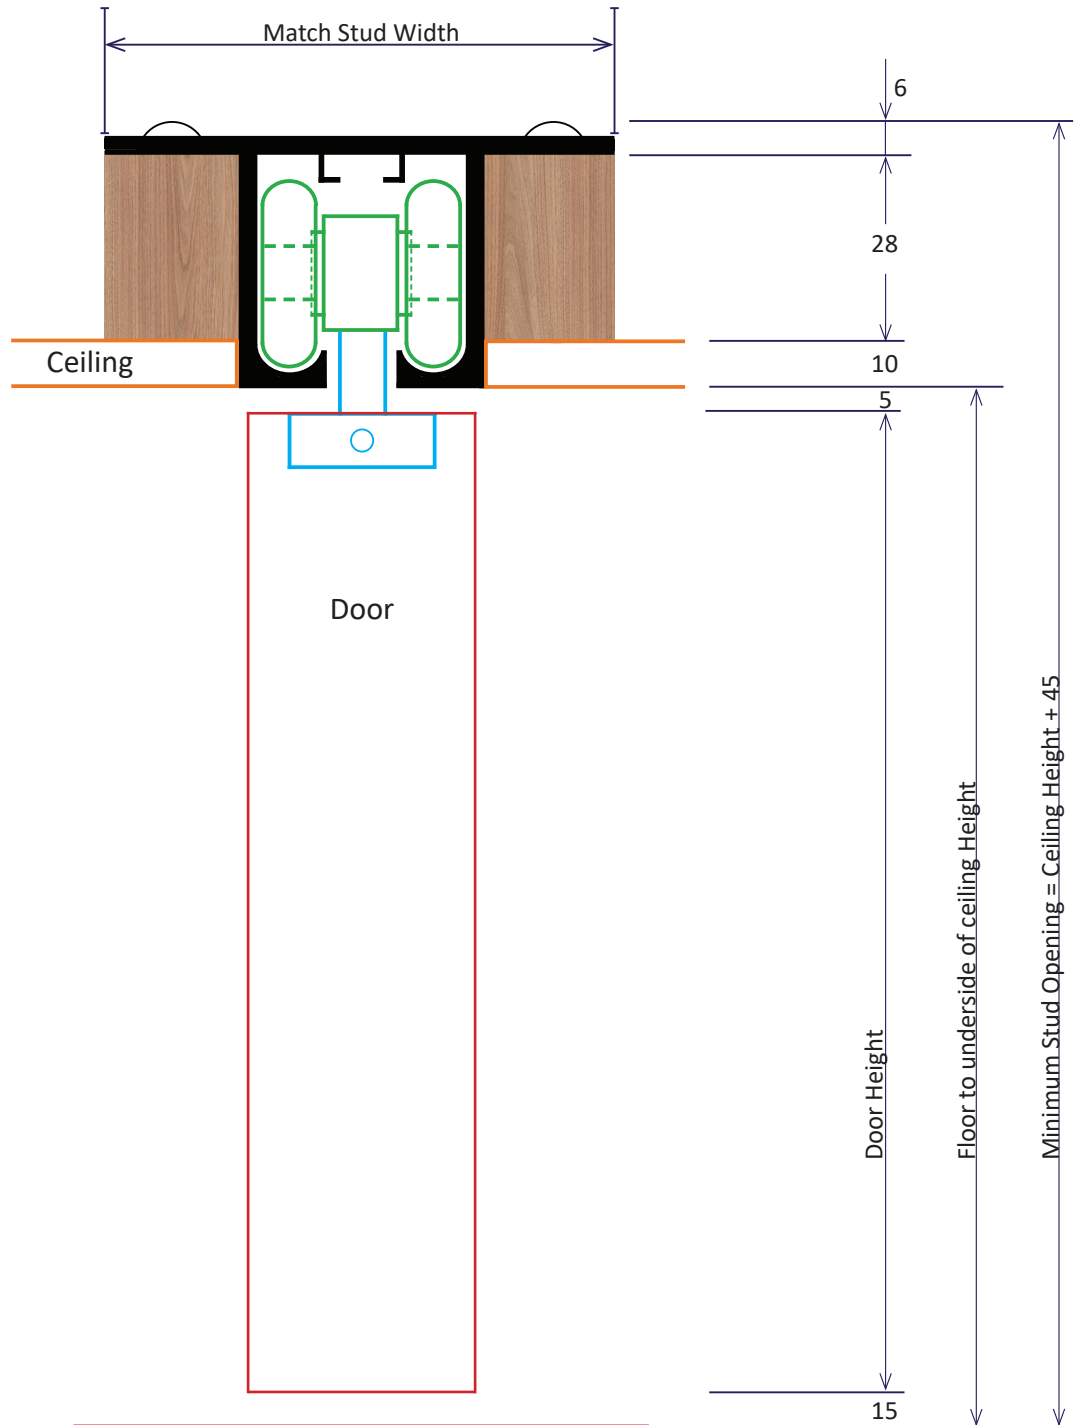

# INWALL

CAVITY FRAMES

## Inwall Cavity Frames Pty Ltd

ABN: 70 658 876 058

33 Cameron Street Cranbourne 3977

Ph (03) 9000 9255

sales@inwall.com.au

Summit  
Floor to Ceiling  
To suit up to a  
180kg Door

All Dimensions in mm. Not to scale