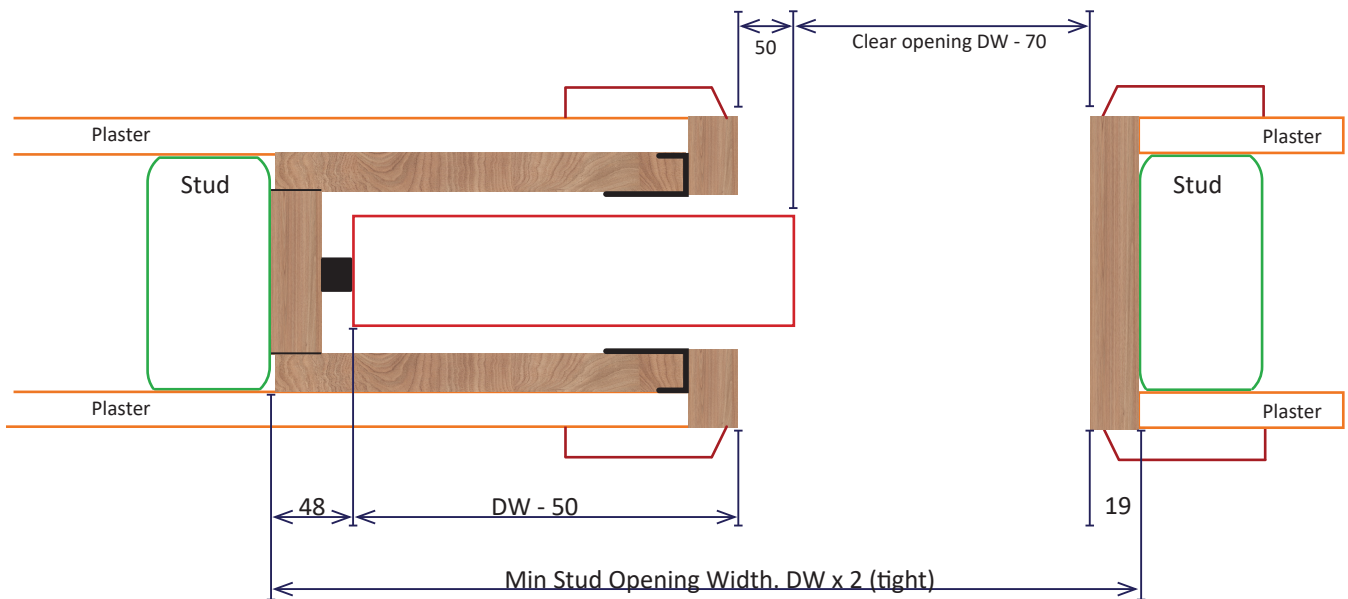

## Inwall Cavity Frames Pty Ltd

ABN: 70 658 876 058

33 Cameron Street Cranbourne 3977

Ph (03) 9000 9255

sales@inwall.com.au

Summit  
Floor to Ceiling  
To suit up to a  
180kg Door

All Dimensions in mm. Not to scale

**Inwall Cavity Frames Pty Ltd**

ABN: 70 658 876 058

33 Cameron Street Cranbourne 3977

Ph (03) 9000 9255

sales@inwall.com.au

**Architrave Finish (Nil Protrusion)**

**Architrave Finish (50mm Protrusion)**

**Inwall Cavity Frames Pty Ltd**  
 ABN: 70 658 876 058  
 33 Cameron Street Cranbourne 3977  
 Ph (03) 9000 9255  
 sales@inwall.com.au

**Architrave Finish (Nil Protrusion)**

**Architrave Finish (50mm Protrusion)**