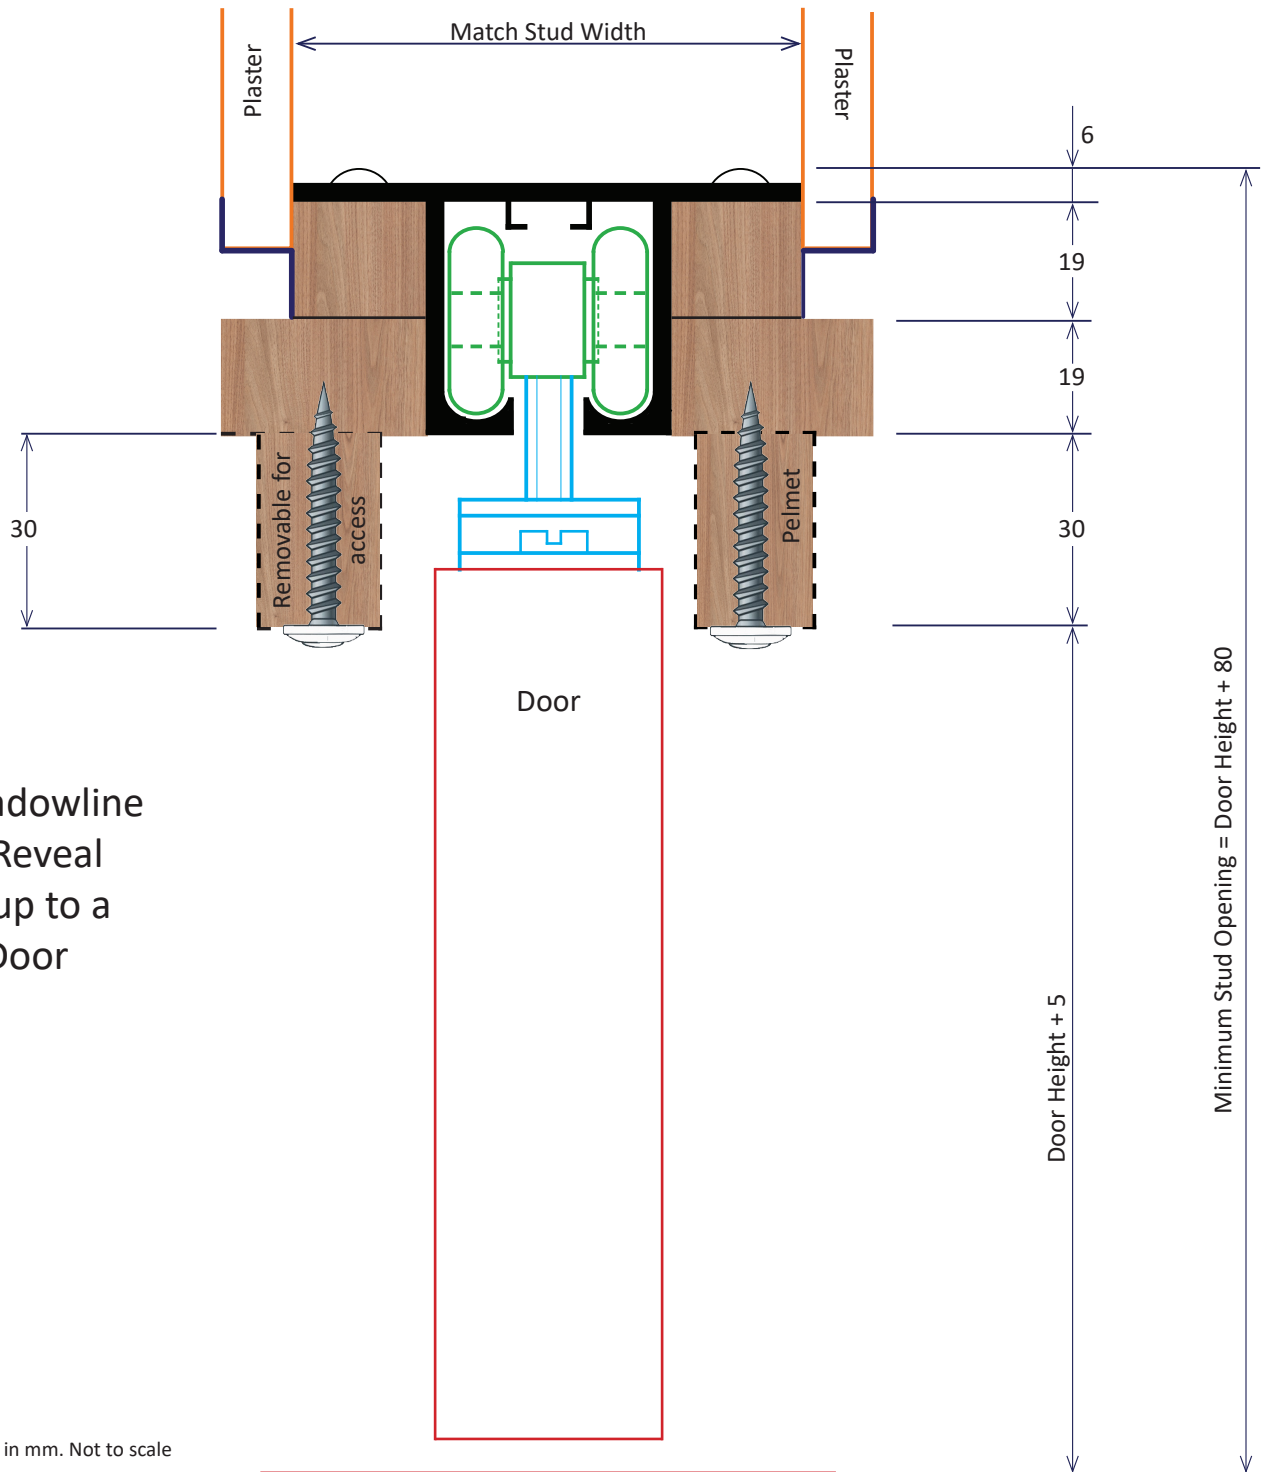

INWALL

CAVITY FRAMES

Inwall Cavity Frames Pty Ltd

ABN: 70 658 876 058

33 Cameron Street Cranbourne 3977

Ph (03) 9000 9255

sales@inwall.com.au

ProClip
P50 Shadowline
19mm Reveal
To suit up to a
180kg Door

All Dimensions in mm. Not to scale