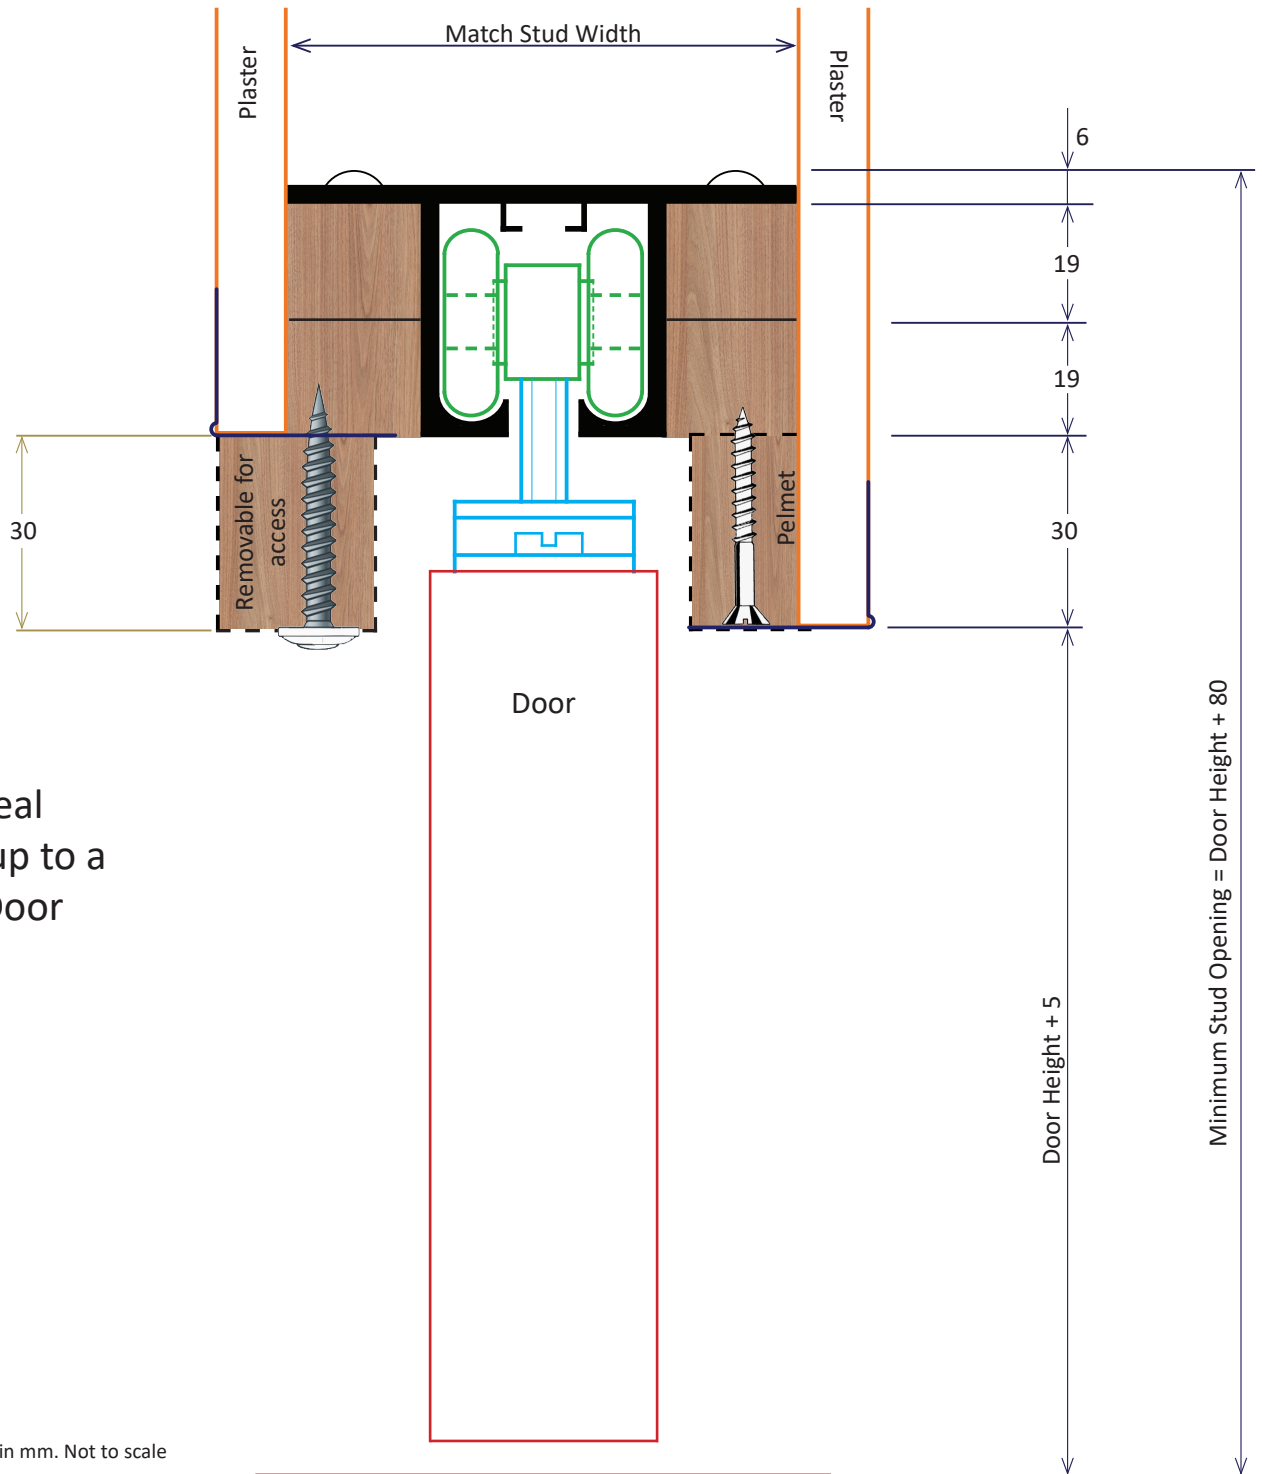

INWALL

CAVITY FRAMES

Inwall Cavity Frames Pty Ltd

ABN: 70 658 876 058

33 Cameron Street Cranbourne 3977

Ph (03) 9000 9255

sales@inwall.com.au

ProClip
Ezy Reveal
To suit up to a
180kg Door

All Dimensions in mm. Not to scale