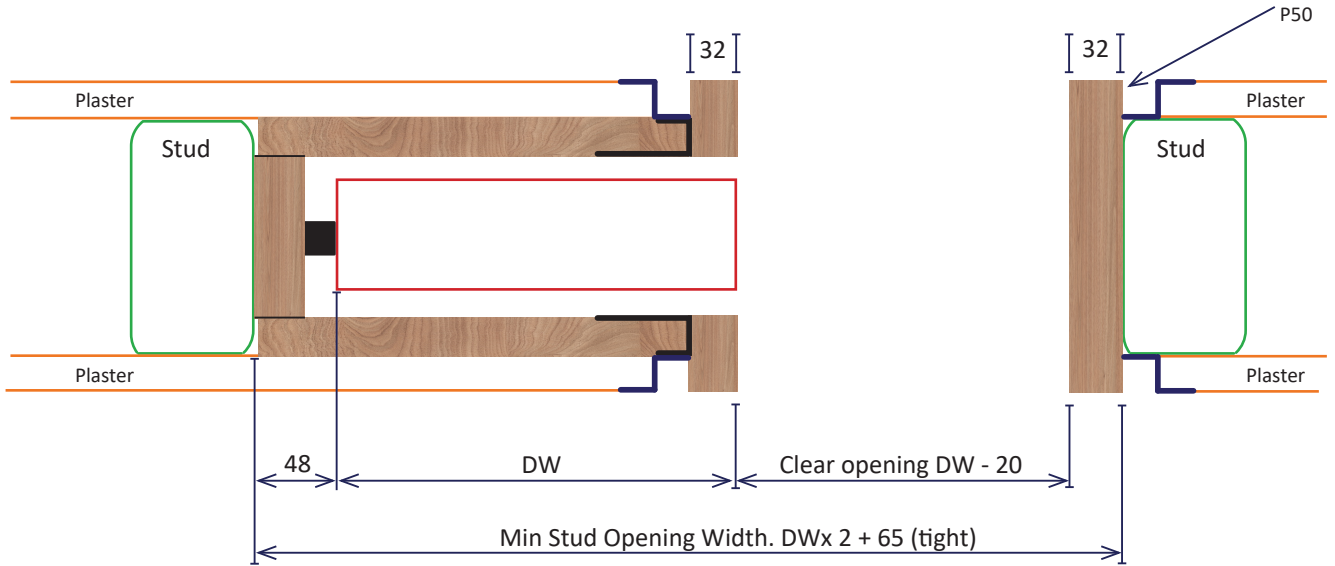

P50 Shadowline 32mm Reveal (Nil Protrusion)