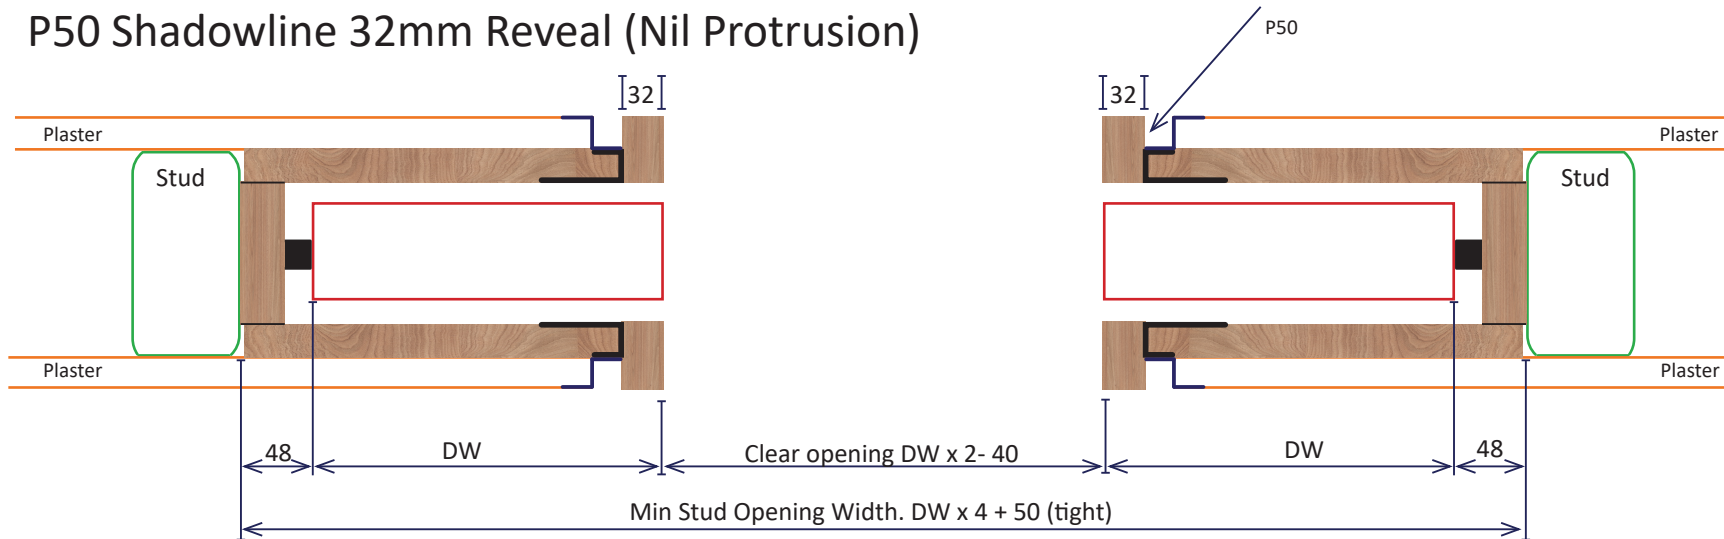

P50 Shadowline 32mm Reveal (Nil Protrusion)

P50 Shadowline 32mm Reveal (50mm Protrusion)