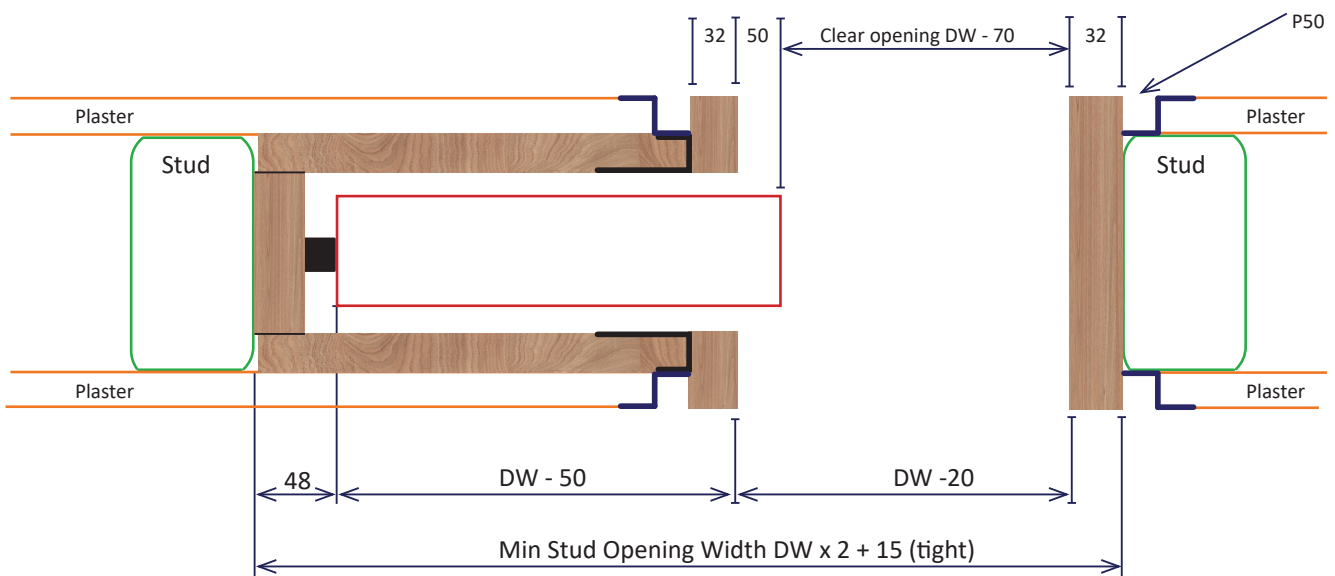

P50 Shadowline 32mm Reveal (Nil Protrusion)

P50 Shadowline 32mm Reveal (50mm Protrusion)