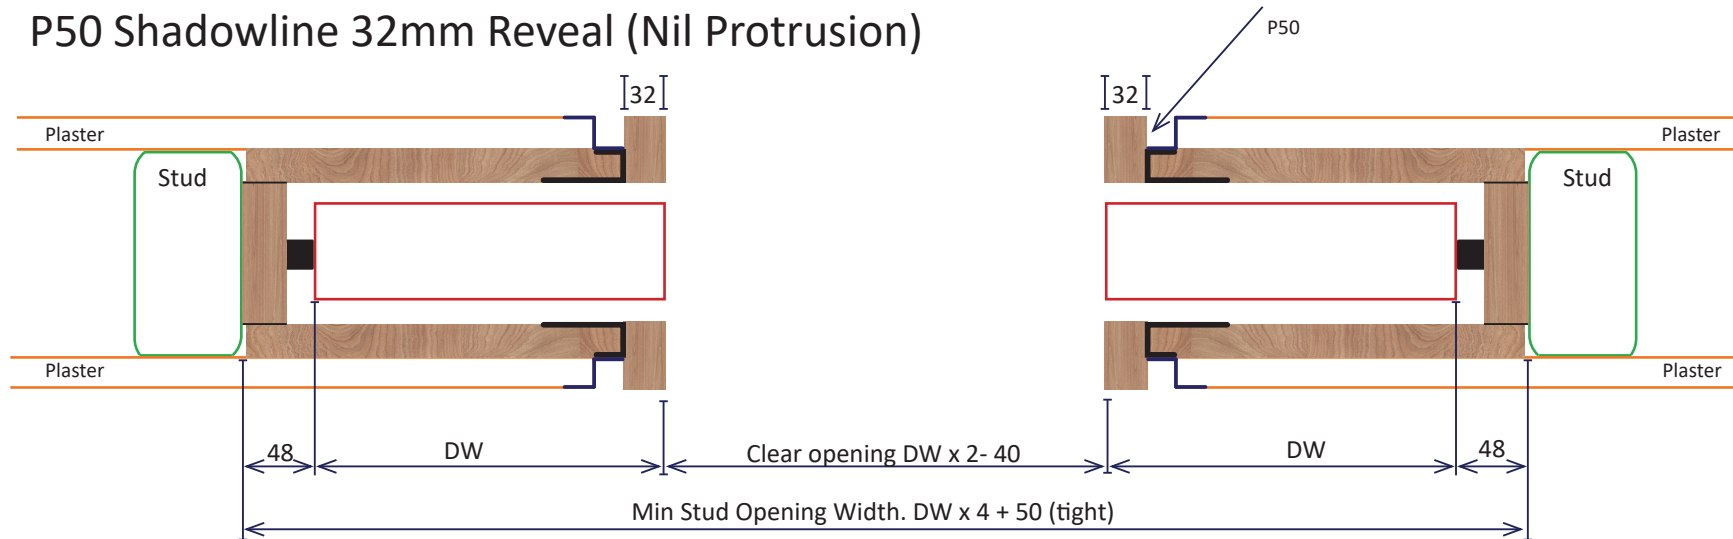

All Dimensions in mm. Not to scale

Inwall Cavity Frames Pty Ltd

ABN: 70 658 876 058

33 Cameron Street Cranbourne 3977

Ph (03) 9000 9255

sales@inwall.com.au

P50 Shadowline 32mm Reveal (Nil Protrusion)

P50 Shadowline 32mm Reveal (50mm Protrusion)

P50 Shadowline 32mm Reveal (Nil Protrusion)

P50 Shadowline 32mm Reveal (50mm Protrusion)