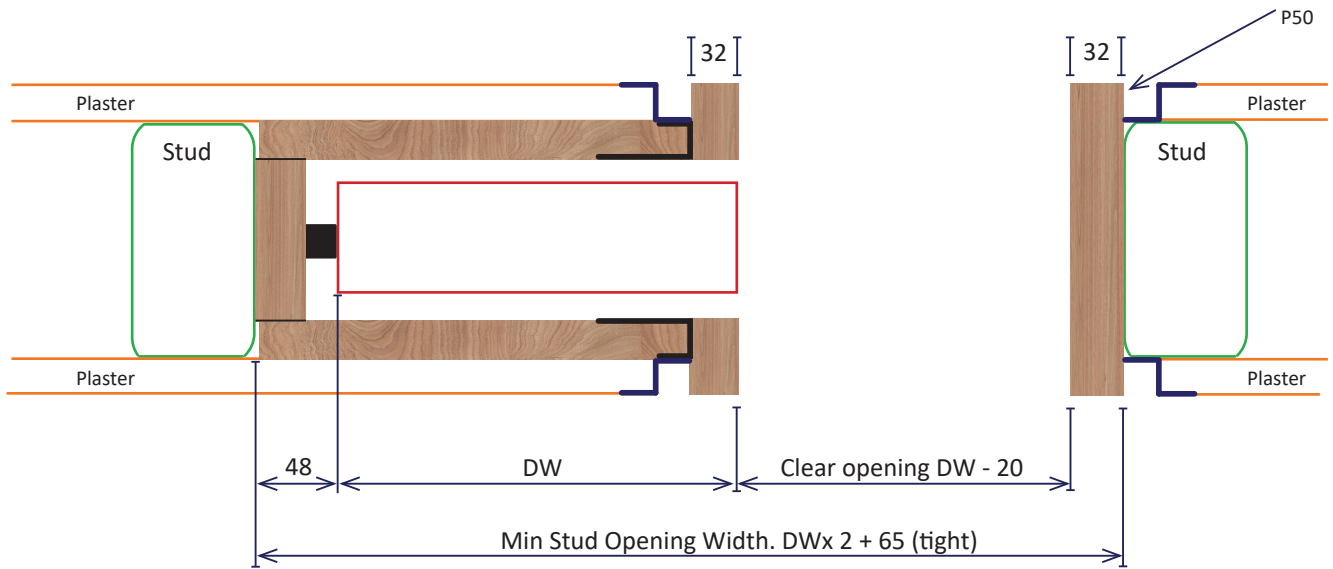

INWALL

CAVITY FRAMES

Inwall Cavity Frames Pty Ltd

ABN: 70 658 876 058

33 Cameron Street Cranbourne 3977

Ph (03) 9000 9255

sales@inwall.com.au

Summit
Floor to Ceiling
To suit up to a
180kg Door

All Dimensions in mm. Not to scale

Inwall Cavity Frames Pty Ltd

ABN: 70 658 876 058

33 Cameron Street Cranbourne 3977

Ph (03) 9000 9255

sales@inwall.com.au

P50 Shadowline 32mm Reveal (Nil Protrusion)

P50 Shadowline 32mm Reveal (50mm Protrusion)

P50 Shadowline 32mm Reveal (Nil Protrusion)

P50 Shadowline 32mm Reveal (50mm Protrusion)