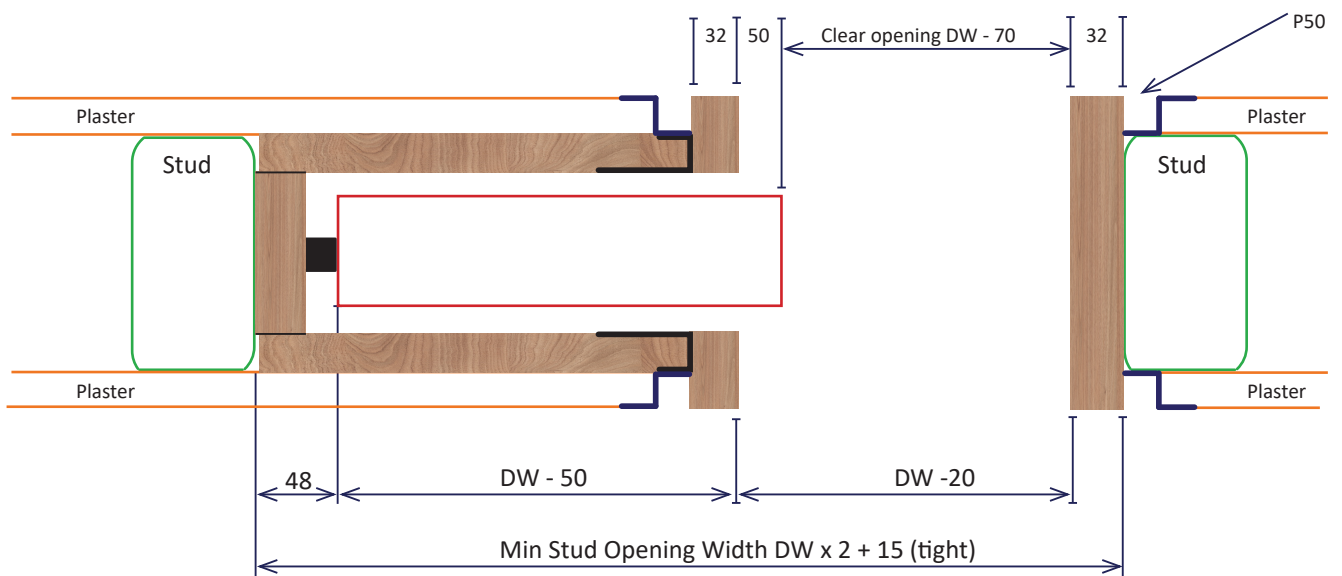

All Dimensions in mm. Not to scale

Inwall Cavity Frames Pty Ltd

ABN: 70 658 876 058

33 Cameron Street Cranbourne 3977

Ph (03) 9000 9255

sales@inwall.com.au

P50 Shadowline 32mm Reveal (Nil Protrusion)

P50 Shadowline 32mm Reveal (50mm Protrusion)

P50 Shadowline 32mm Reveal (Nil Protrusion)

P50 Shadowline 32mm Reveal (50mm Protrusion)