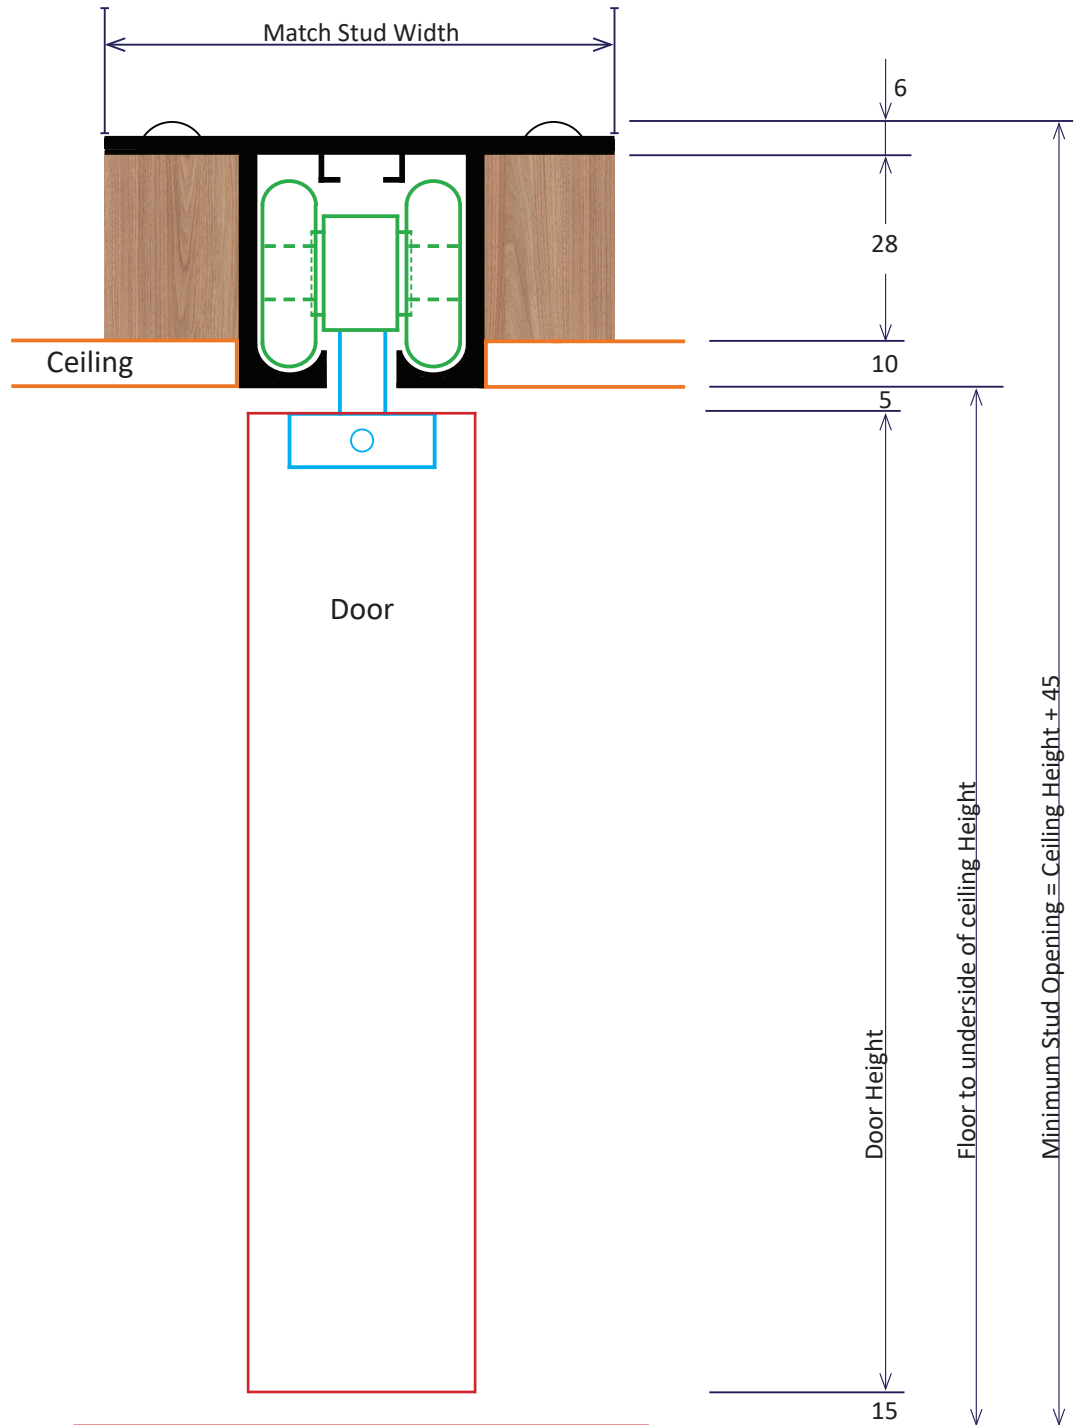

INWALL

CAVITY FRAMES

Inwall Cavity Frames Pty Ltd

ABN: 70 658 876 058

33 Cameron Street Cranbourne 3977

Ph (03) 9000 9255

sales@inwall.com.au

Summit
Floor to Ceiling
To suit up to a
180kg Door

All Dimensions in mm. Not to scale

Inwall Cavity Frames Pty Ltd

ABN: 70 658 876 058

33 Cameron Street Cranbourne 3977

Ph (03) 9000 9255

sales@inwall.com.au

P50 Shadowline 32mm Reveal (Nil Protrusion)

P50 Shadowline 32mm Reveal (50mm Protrusion)

P50 Shadowline 32mm Reveal (Nil Protrusion)

P50 Shadowline 32mm Reveal (50mm Protrusion)