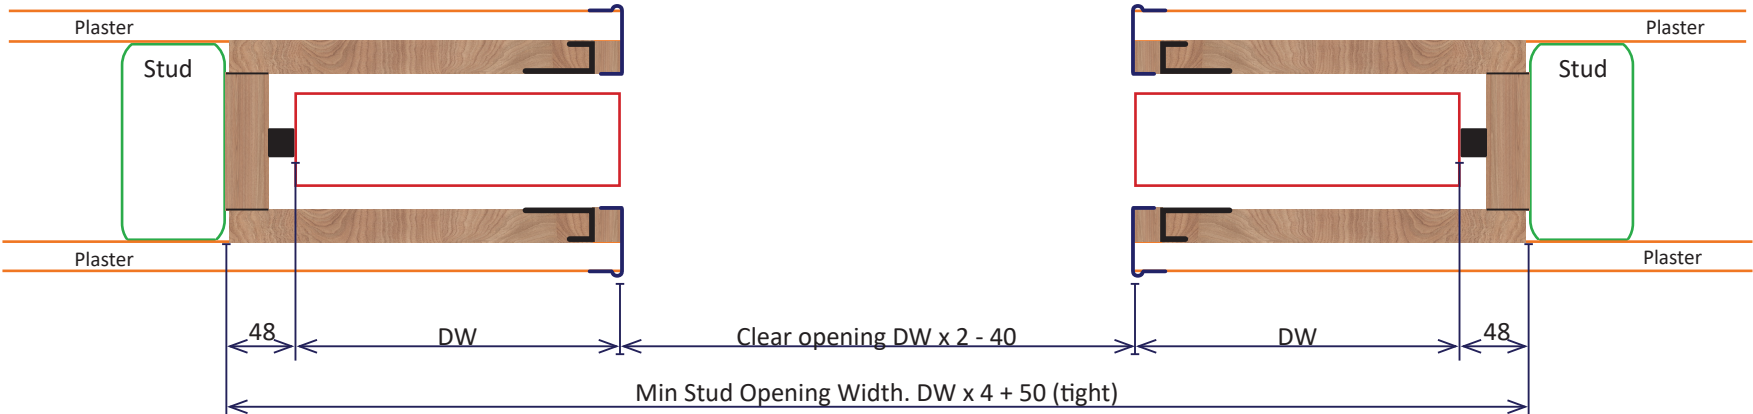

## Ezy Reveal (Nil Protrusion)

## Ezy Reveal (50mm Protrusion)

**Inwall Cavity Frames Pty Ltd**  
 ABN: 70 658 876 058  
 33 Cameron Street Cranbourne 3977  
 Ph (03) 9000 9255  
 sales@inwall.com.au

**Ezy Reveal (Nil Protrusion)**

**Ezy Reveal (50mm Protrusion)**