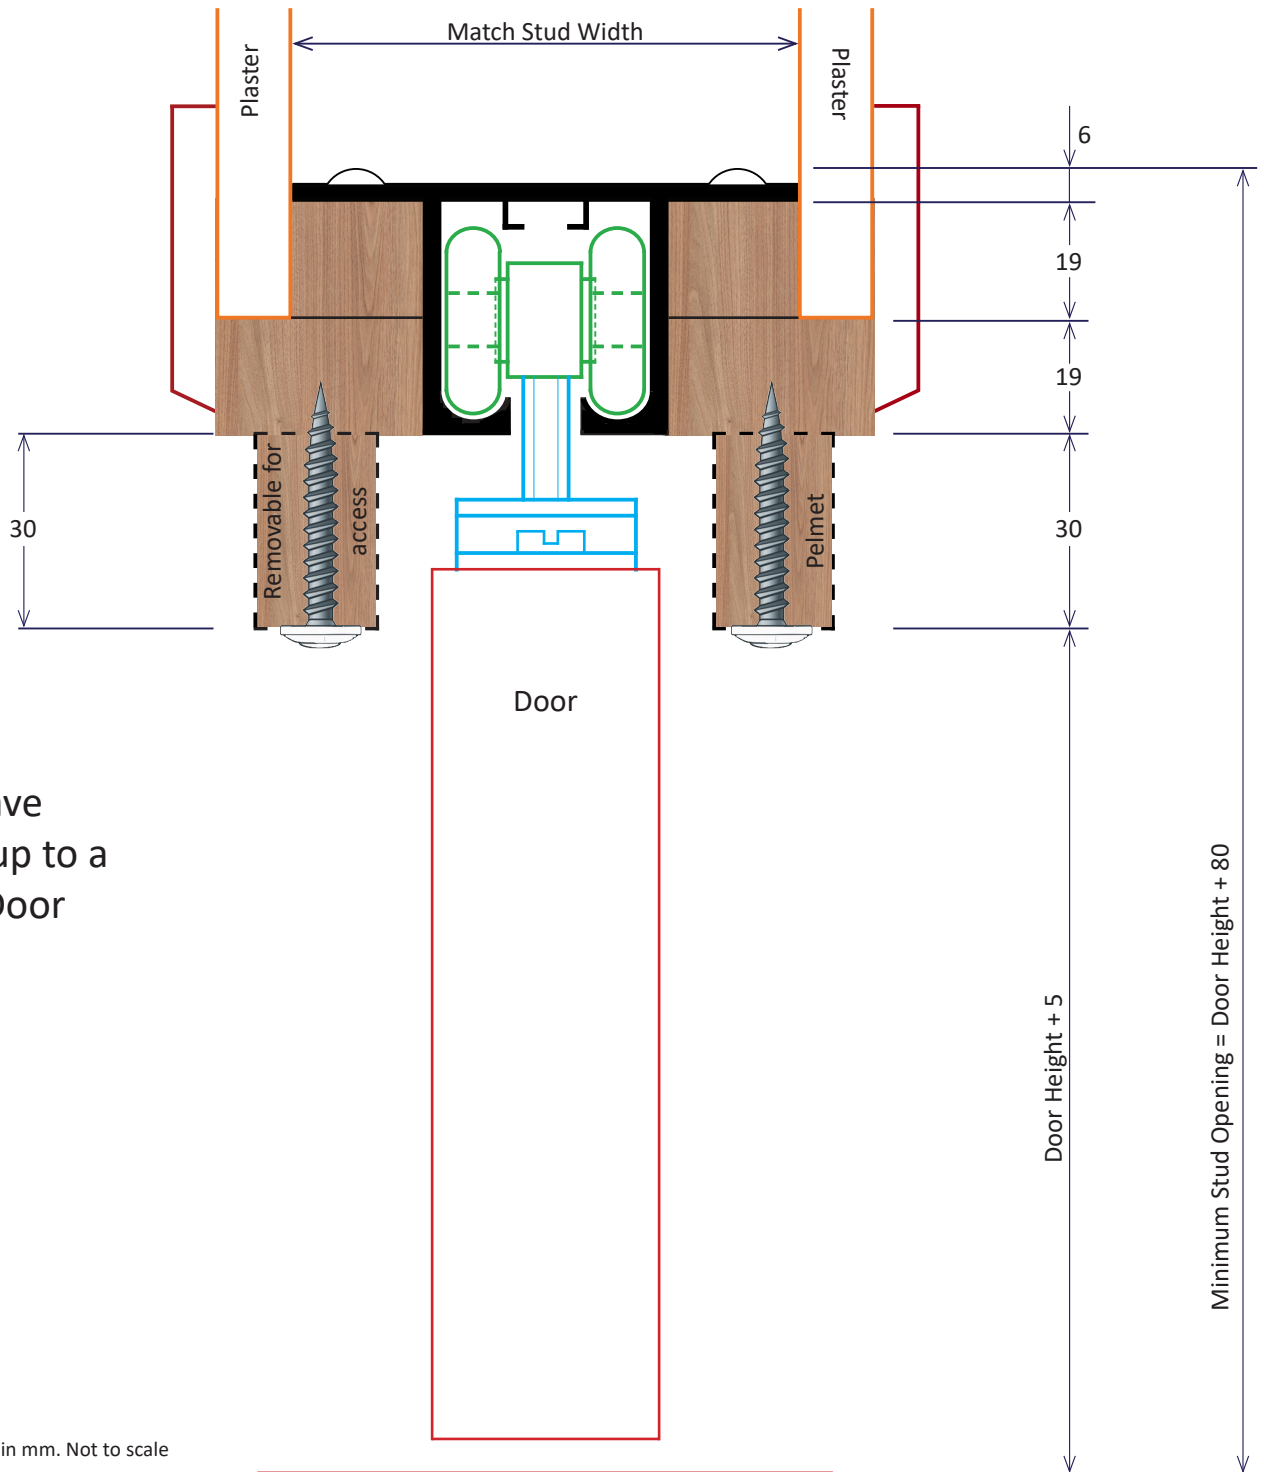

INWALL

CAVITY FRAMES

Inwall Cavity Frames Pty Ltd

ABN: 70 658 876 058

33 Cameron Street Cranbourne 3977

Ph (03) 9000 9255

sales@inwall.com.au

ProClip
Architrave
To suit up to a
180kg Door

All Dimensions in mm. Not to scale