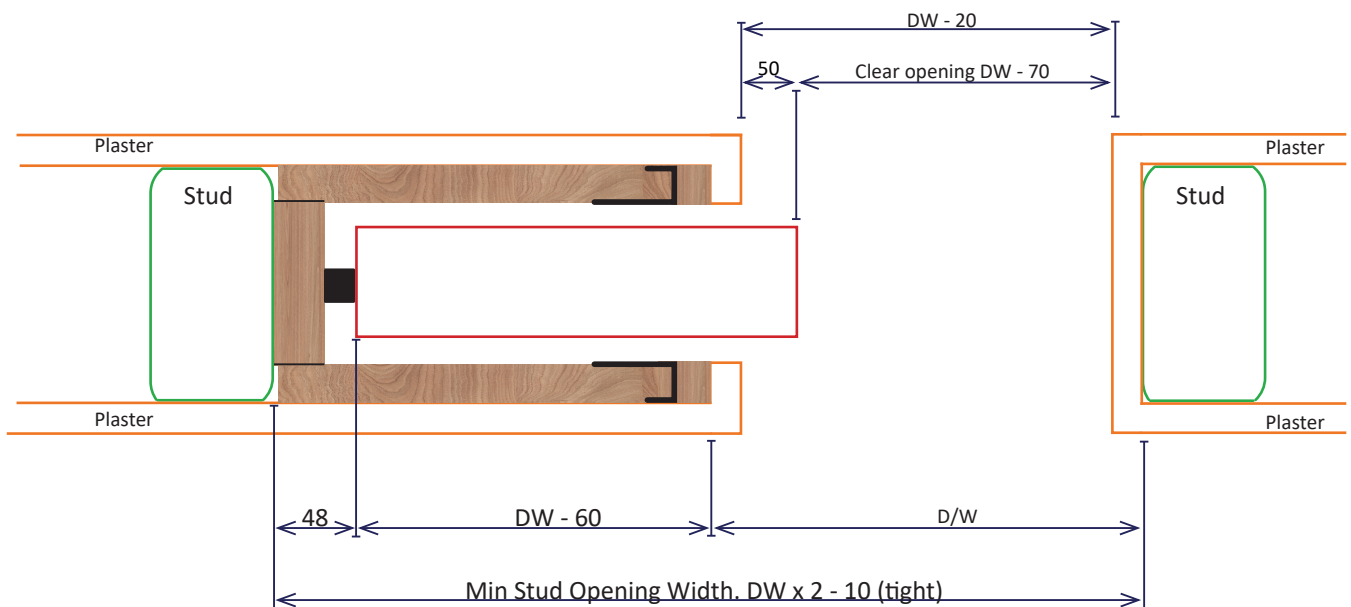

INWALL

CAVITY FRAMES

Inwall Cavity Frames Pty Ltd

ABN: 70 658 876 058

33 Cameron Street Cranbourne 3977

Ph (03) 9000 9255

sales@inwall.com.au

Summit
 Floor to Ceiling
 To suit up to a
 180kg Door

All Dimensions in mm. Not to scale

Inwall Cavity Frames Pty Ltd

ABN: 70 658 876 058

33 Cameron Street Cranbourne 3977

Ph (03) 9000 9255

sales@inwall.com.au

10mm Plaster Wrap (Nil Protrusion)

10mm Plaster Wrap (50mm Protrusion)