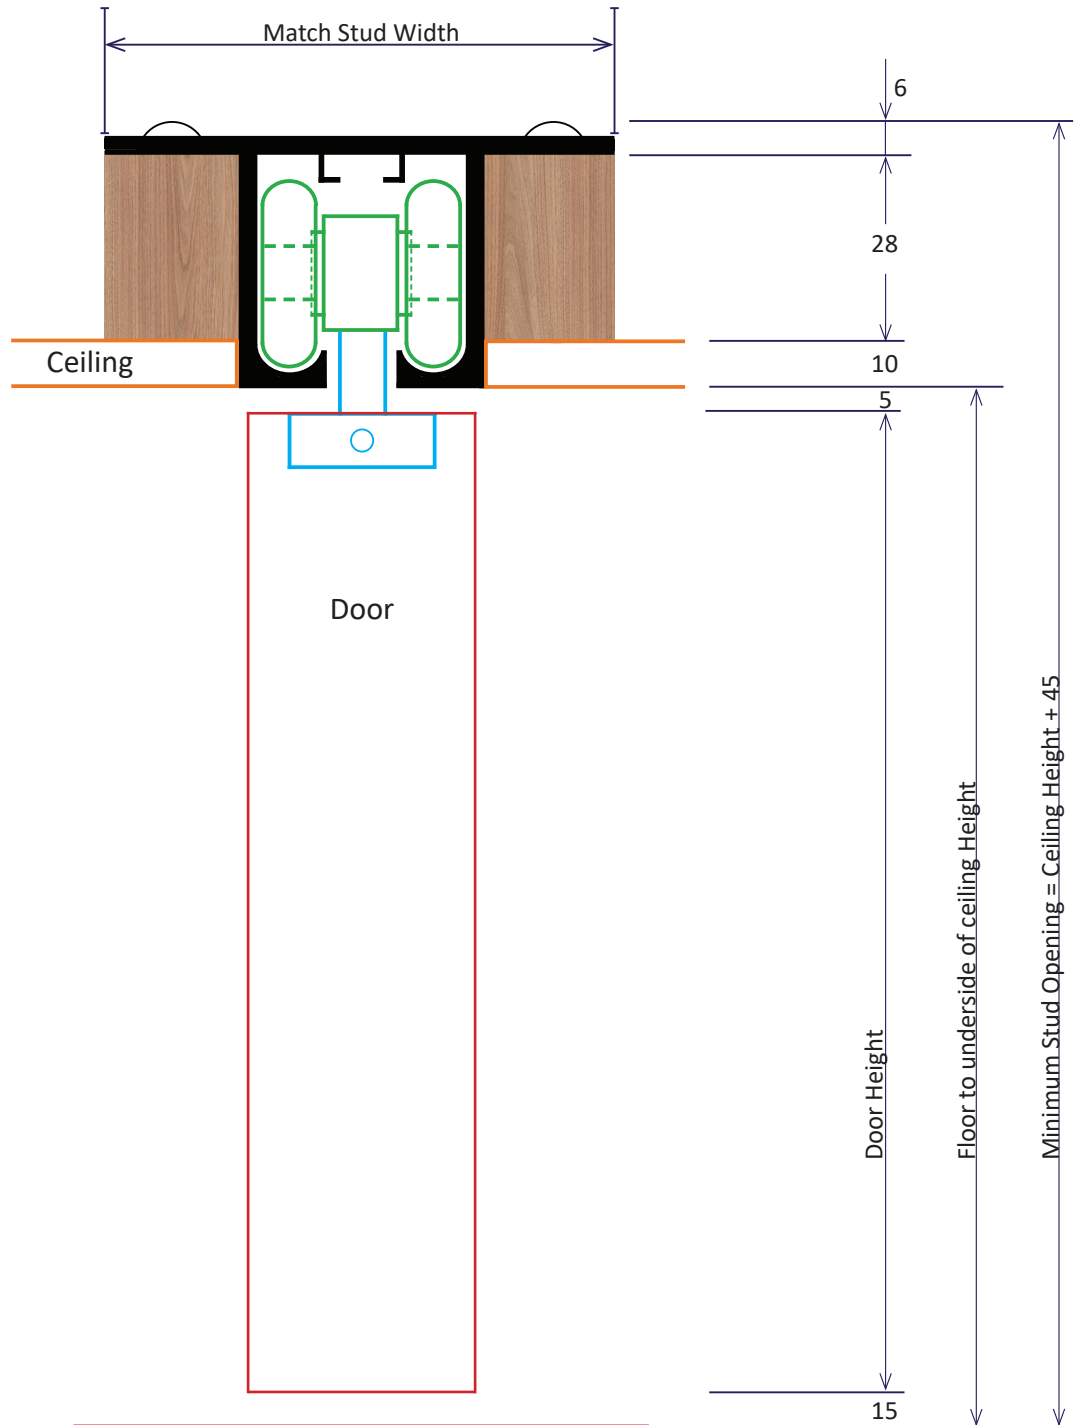

INWALL

CAVITY FRAMES

Inwall Cavity Frames Pty Ltd

ABN: 70 658 876 058

33 Cameron Street Cranbourne 3977

Ph (03) 9000 9255

sales@inwall.com.au

Summit
 Floor to Ceiling
 To suit up to a
 180kg Door

All Dimensions in mm. Not to scale

Inwall Cavity Frames Pty Ltd

ABN: 70 658 876 058

33 Cameron Street Cranbourne 3977

Ph (03) 9000 9255

sales@inwall.com.au

10mm Plaster Wrap (Nil Protrusion)

10mm Plaster Wrap (50mm Protrusion)