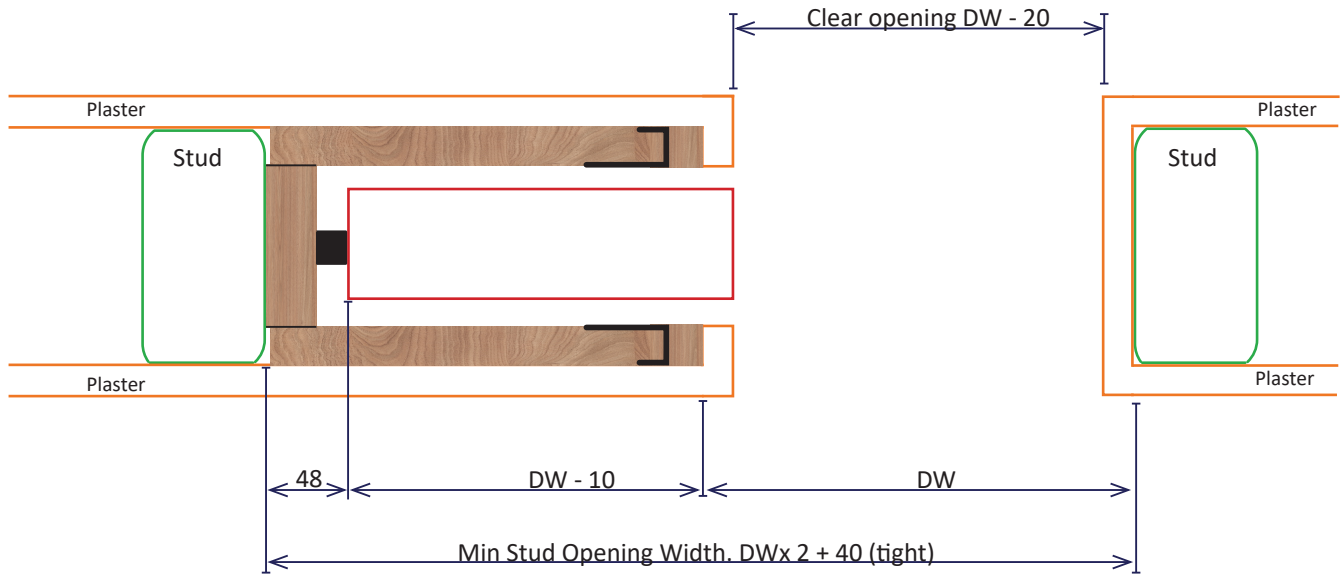

All Dimensions in mm. Not to scale

Inwall Cavity Frames Pty Ltd

ABN: 70 658 876 058

33 Cameron Street Cranbourne 3977

Ph (03) 9000 9255

sales@inwall.com.au

10mm Plaster Wrap (Nil Protrusion)

10mm Plaster Wrap (50mm Protrusion)