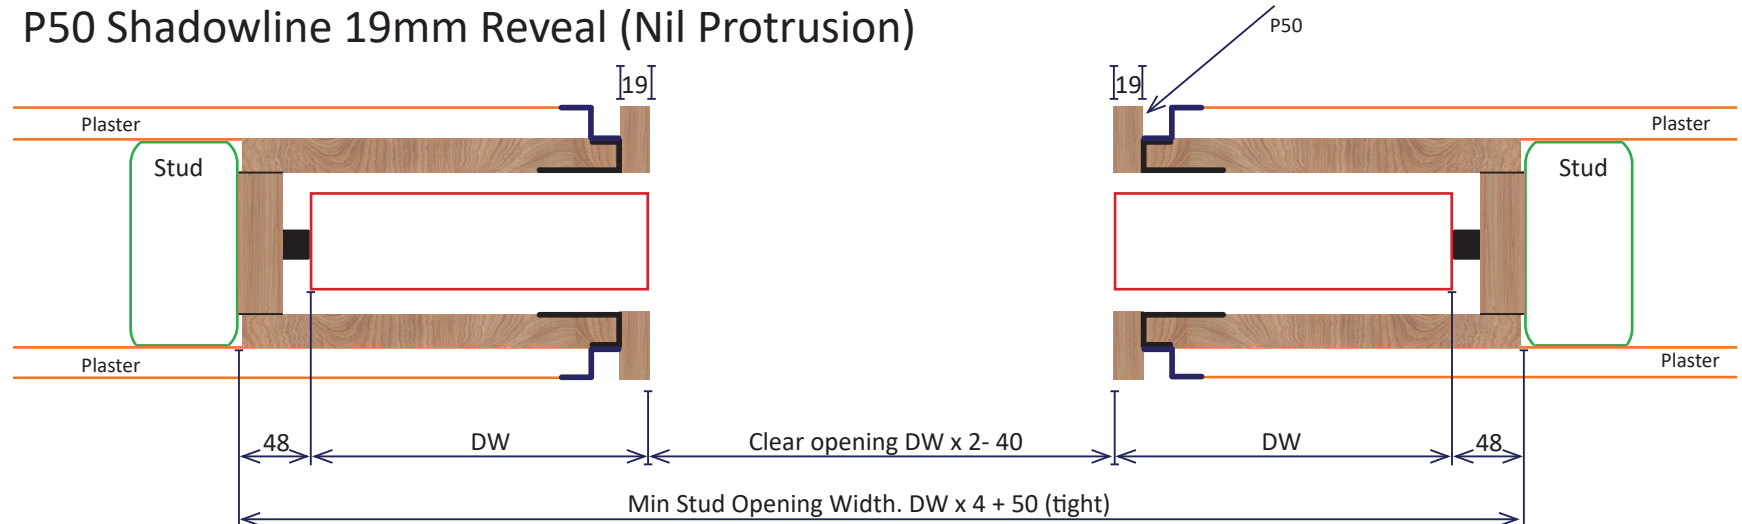

Inwall Cavity Frames Pty Ltd
 ABN: 70 658 876 058
 33 Cameron Street Cranbourne 3977
 Ph (03) 9000 9255
 sales@inwall.com.au

P50 Shadowline 19mm Reveal (Nil Protrusion)

P50 Shadowline 19mm Reveal (50mm Protrusion)