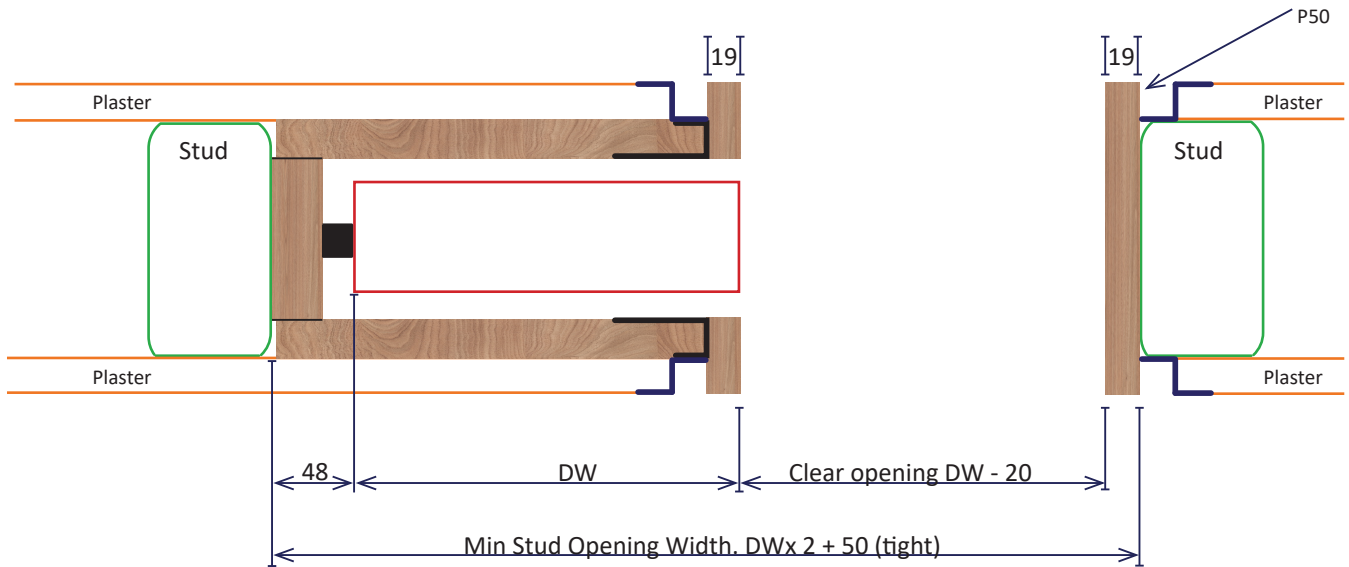

P50 Shadowline 19mm Reveal (Nil Protrusion)