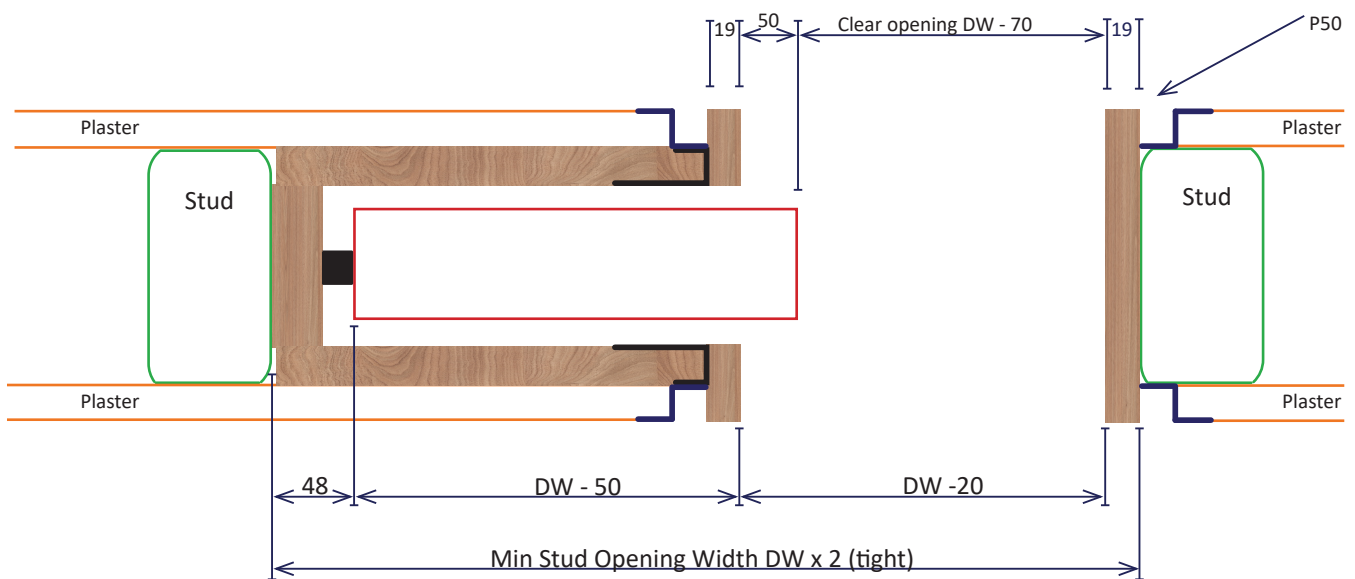

Inwall Cavity Frames Pty Ltd
 ABN: 70 658 876 058
 33 Cameron Street Cranbourne 3977
 Ph (03) 9000 9255
 sales@inwall.com.au

P50 Shadowline 19mm Reveal (Nil Protrusion)

P50 Shadowline 19mm Reveal (50mm Protrusion)