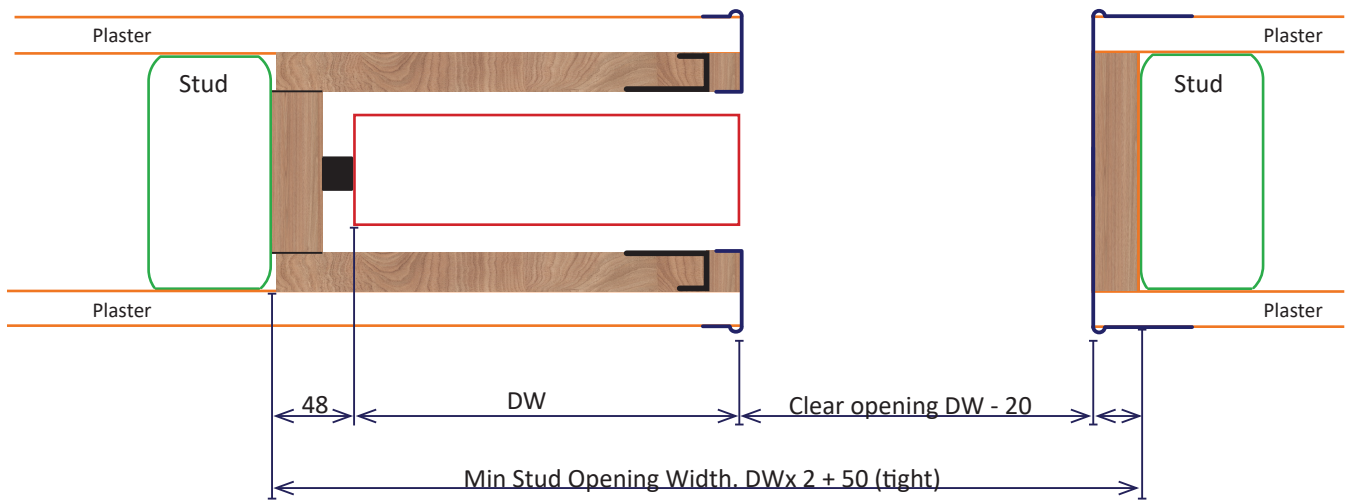

All Dimensions in mm. Not to scale

Inwall Cavity Frames Pty Ltd

ABN: 70 658 876 058

33 Cameron Street Cranbourne 3977

Ph (03) 9000 9255

sales@inwall.com.au

Ezy Reveal (Nil Protrusion)

Ezy Reveal (50mm Protrusion)

Inwall Cavity Frames Pty Ltd
 ABN: 70 658 876 058
 33 Cameron Street Cranbourne 3977
 Ph (03) 9000 9255
 sales@inwall.com.au

Ezy Reveal (Nil Protrusion)

Ezy Reveal (50mm Protrusion)