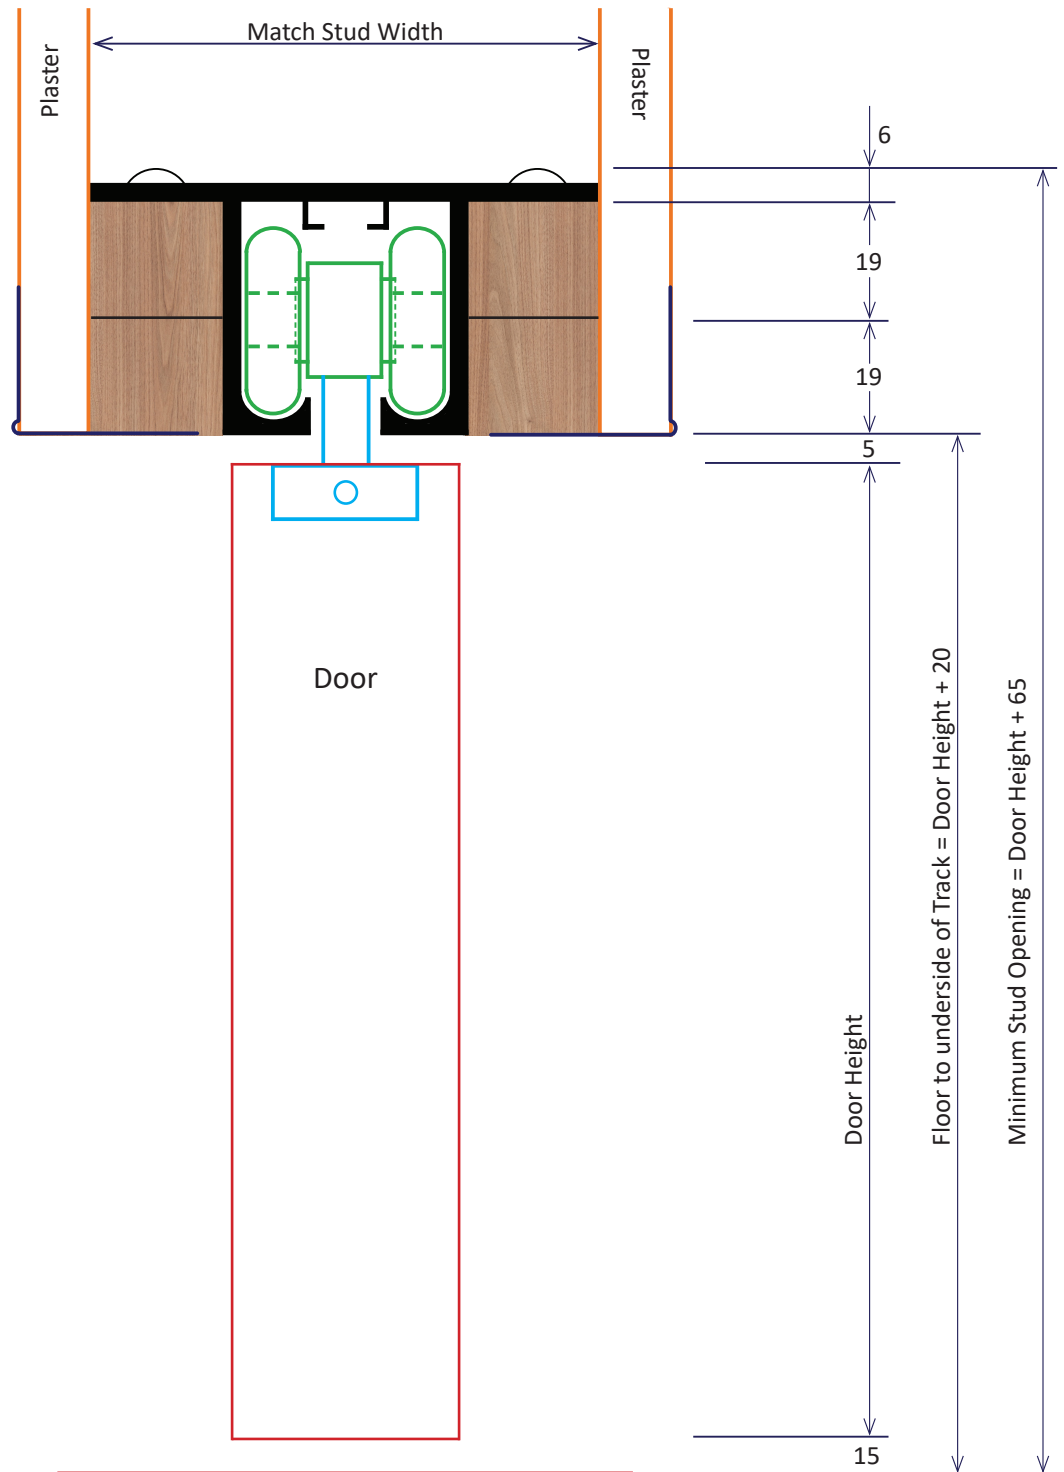

INWALL

CAVITY FRAMES

Inwall Cavity Frames Pty Ltd

ABN: 70 658 876 058

33 Cameron Street Cranbourne 3977

Ph (03) 9000 9255

sales@inwall.com.au

Summit
Ezy Reveal
To suit up to a
180kg Door

All Dimensions in mm. Not to scale

Inwall Cavity Frames Pty Ltd

ABN: 70 658 876 058

33 Cameron Street Cranbourne 3977

Ph (03) 9000 9255

sales@inwall.com.au

Ezy Reveal (Nil Protrusion)

Ezy Reveal (50mm Protrusion)