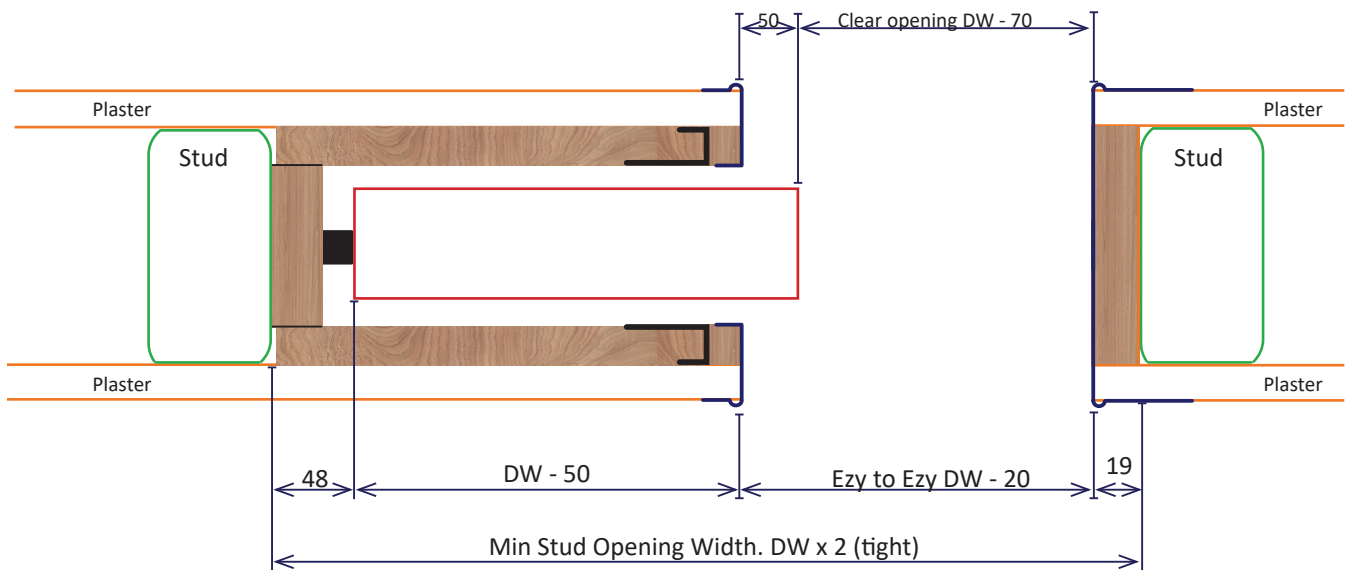

All Dimensions in mm. Not to scale

Inwall Cavity Frames Pty Ltd

ABN: 70 658 876 058

33 Cameron Street Cranbourne 3977

Ph (03) 9000 9255

sales@inwall.com.au

Ezy Reveal (Nil Protrusion)

Ezy Reveal (50mm Protrusion)

Inwall Cavity Frames Pty Ltd
 ABN: 70 658 876 058
 33 Cameron Street Cranbourne 3977
 Ph (03) 9000 9255
 sales@inwall.com.au

Ezy Reveal (Nil Protrusion)

Ezy Reveal (50mm Protrusion)