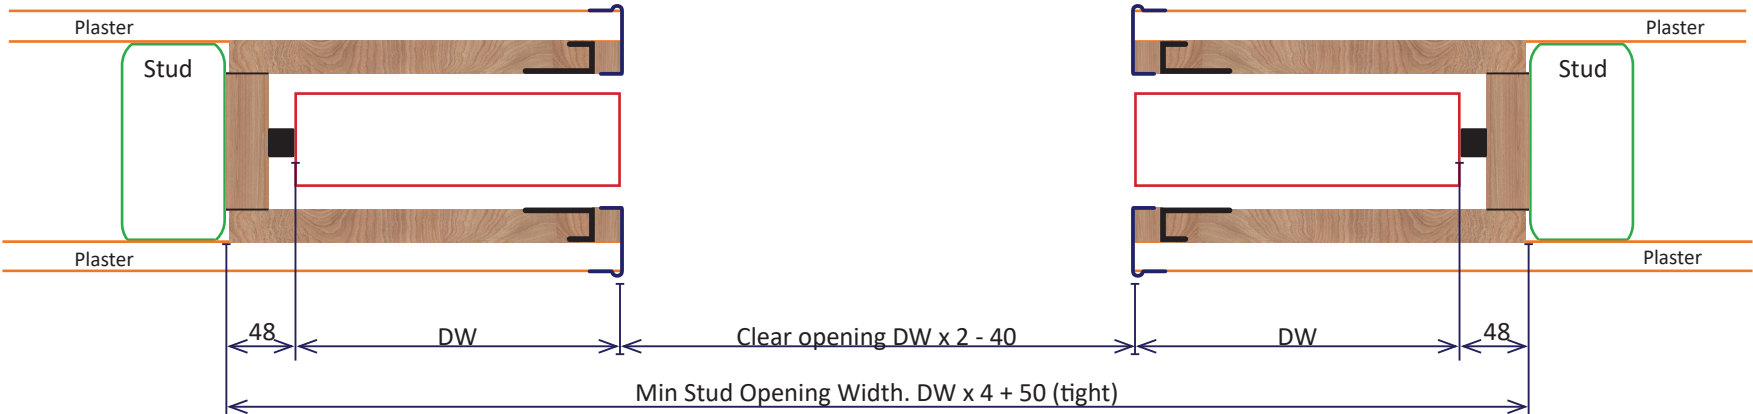

All Dimensions in mm. Not to scale

Inwall Cavity Frames Pty Ltd

ABN: 70 658 876 058

33 Cameron Street Cranbourne 3977

Ph (03) 9000 9255

sales@inwall.com.au

Ezy Reveal (Nil Protrusion)

Ezy Reveal (50mm Protrusion)

Inwall Cavity Frames Pty Ltd
 ABN: 70 658 876 058
 33 Cameron Street Cranbourne 3977
 Ph (03) 9000 9255
 sales@inwall.com.au

Ezy Reveal (Nil Protrusion)

Ezy Reveal (50mm Protrusion)