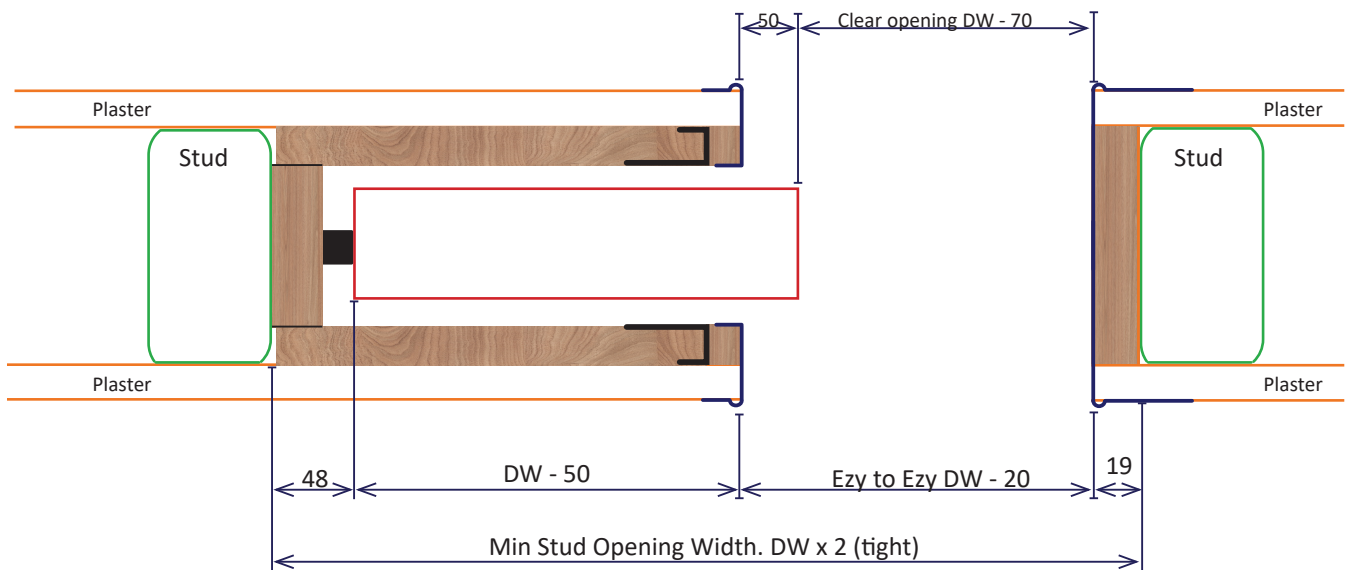

INWALL

CAVITY FRAMES

Inwall Cavity Frames Pty Ltd

ABN: 70 658 876 058

33 Cameron Street Cranbourne 3977

Ph (03) 9000 9255

sales@inwall.com.au

Summit
Floor to Ceiling
To suit up to a
180kg Door

All Dimensions in mm. Not to scale

Inwall Cavity Frames Pty Ltd

ABN: 70 658 876 058

33 Cameron Street Cranbourne 3977

Ph (03) 9000 9255

sales@inwall.com.au

Ezy Reveal (Nil Protrusion)

Ezy Reveal (50mm Protrusion)

Inwall Cavity Frames Pty Ltd

ABN: 70 658 876 058

33 Cameron Street Cranbourne 3977

Ph (03) 9000 9255

sales@inwall.com.au

Ezy Reveal (Nil Protrusion)

Ezy Reveal (50mm Protrusion)