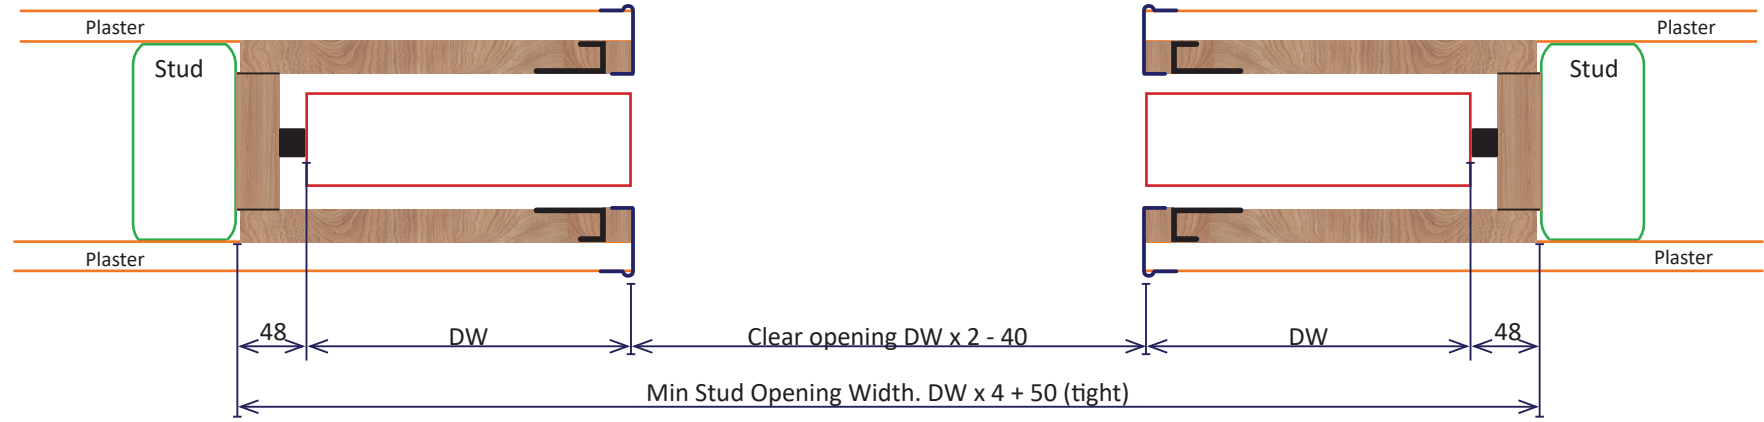

Inwall Cavity Frames Pty Ltd

ABN: 70 658 876 058

33 Cameron Street Cranbourne 3977

Ph (03) 9000 9255

sales@inwall.com.au

Ezy Reveal (Nil Protrusion)

Ezy Reveal (50mm Protrusion)