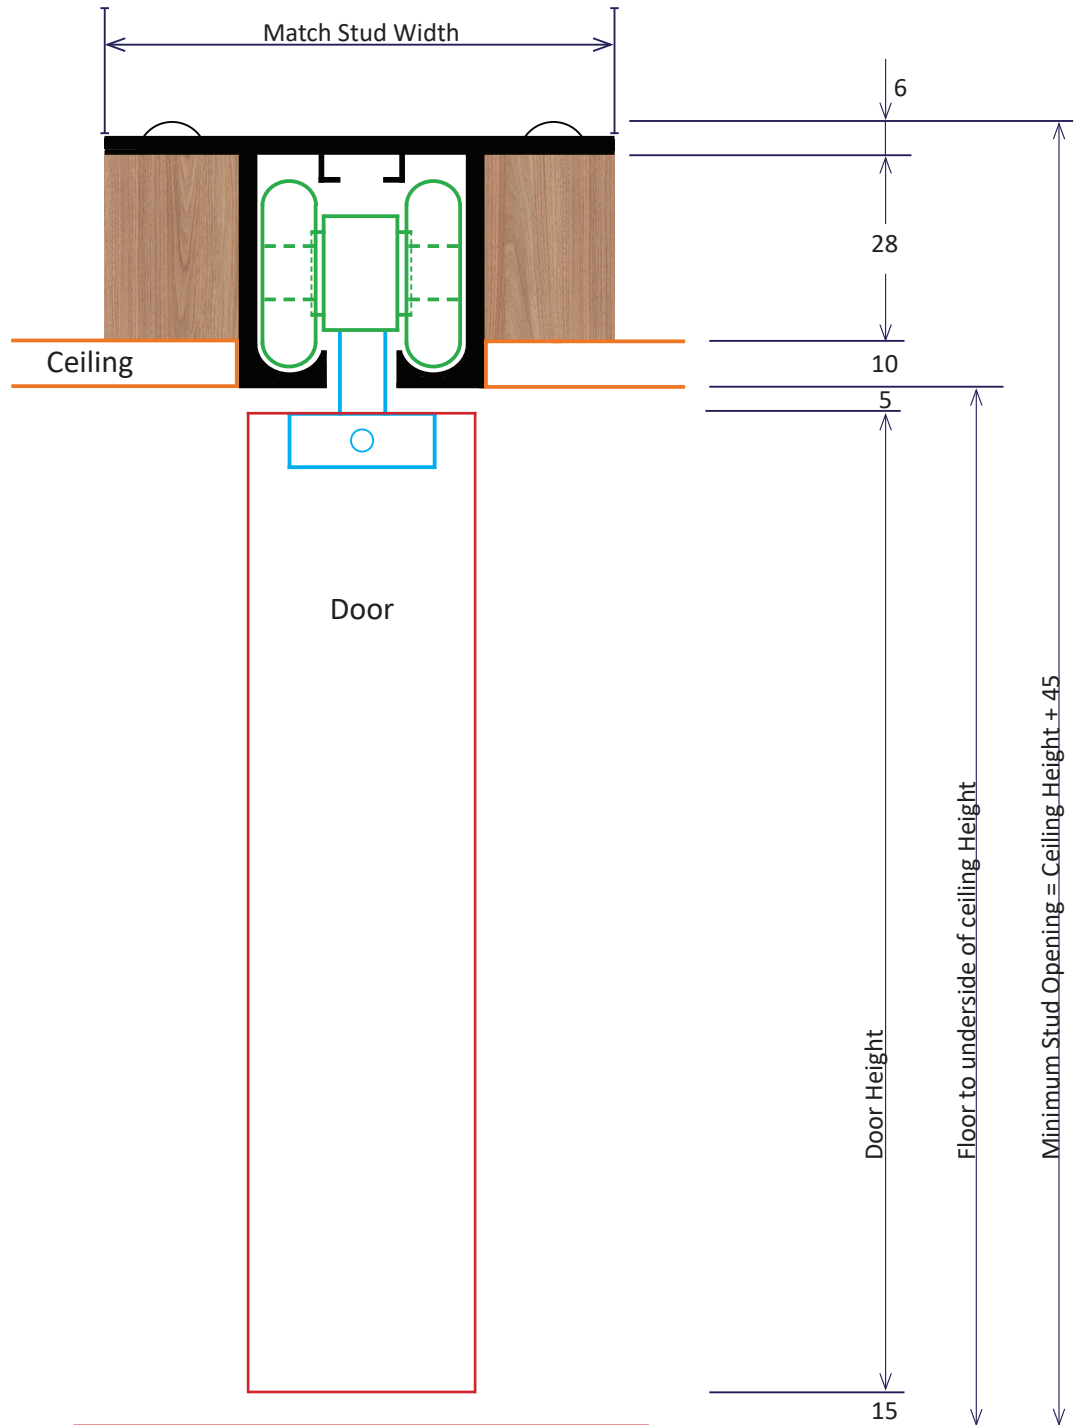

INWALL

CAVITY FRAMES

Inwall Cavity Frames Pty Ltd

ABN: 70 658 876 058

33 Cameron Street Cranbourne 3977

Ph (03) 9000 9255

sales@inwall.com.au

Summit
Floor to Ceiling
To suit up to a
180kg Door

All Dimensions in mm. Not to scale

Inwall Cavity Frames Pty Ltd

ABN: 70 658 876 058

33 Cameron Street Cranbourne 3977

Ph (03) 9000 9255

sales@inwall.com.au

Ezy Reveal (Nil Protrusion)

Ezy Reveal (50mm Protrusion)