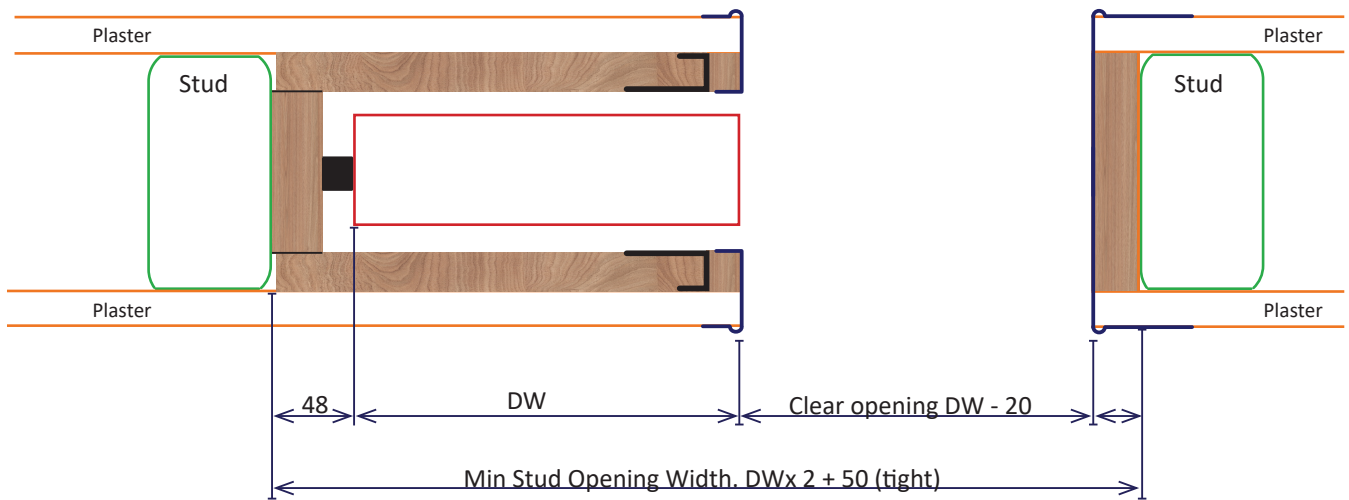

INWALL

CAVITY FRAMES

Inwall Cavity Frames Pty Ltd

ABN: 70 658 876 058

33 Cameron Street Cranbourne 3977

Ph (03) 9000 9255

sales@inwall.com.au

Summit
Floor to Ceiling
To suit up to a
180kg Door

All Dimensions in mm. Not to scale

Inwall Cavity Frames Pty Ltd

ABN: 70 658 876 058

33 Cameron Street Cranbourne 3977

Ph (03) 9000 9255

sales@inwall.com.au

Ezy Reveal (Nil Protrusion)

Ezy Reveal (50mm Protrusion)

Inwall Cavity Frames Pty Ltd

ABN: 70 658 876 058

33 Cameron Street Cranbourne 3977

Ph (03) 9000 9255

sales@inwall.com.au

Ezy Reveal (Nil Protrusion)

Ezy Reveal (50mm Protrusion)