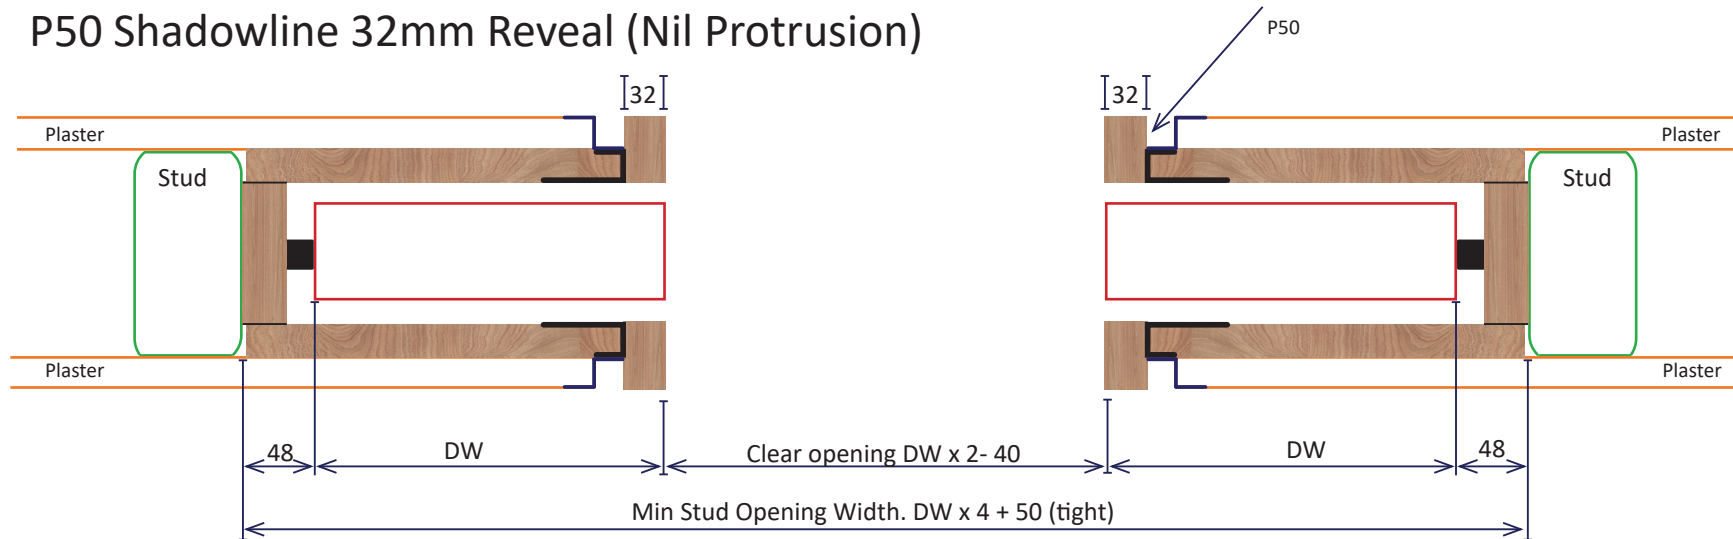

P50 Shadowline 32mm Reveal (Nil Protrusion)

P50 Shadowline 32mm Reveal (50mm Protrusion)