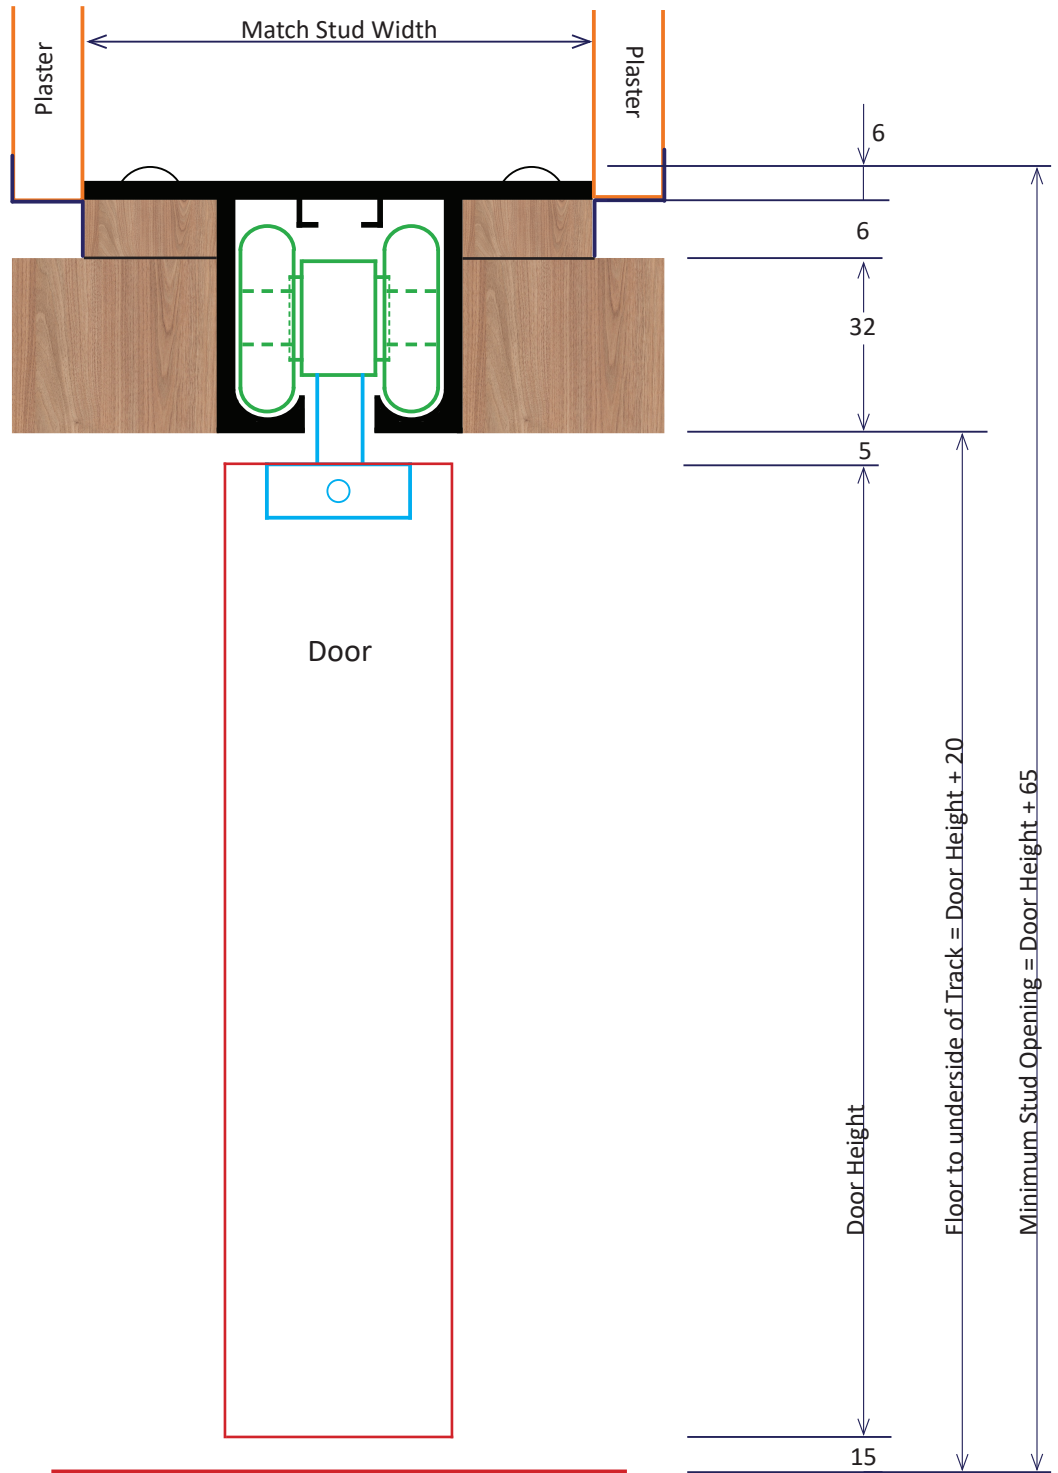

Inwall Cavity Frames Pty Ltd

ABN: 70 658 876 058

33 Cameron Street Cranbourne 3977

Ph (03) 9000 9255

sales@inwall.com.au

Summit
P50 Shadowline
32mm Reveal
To suit up to a
180kg Door

All Dimensions in mm. Not to scale

P50 Shadowline 32mm Reveal (Nil Protrusion)

P50 Shadowline 32mm Reveal (50mm Protrusion)