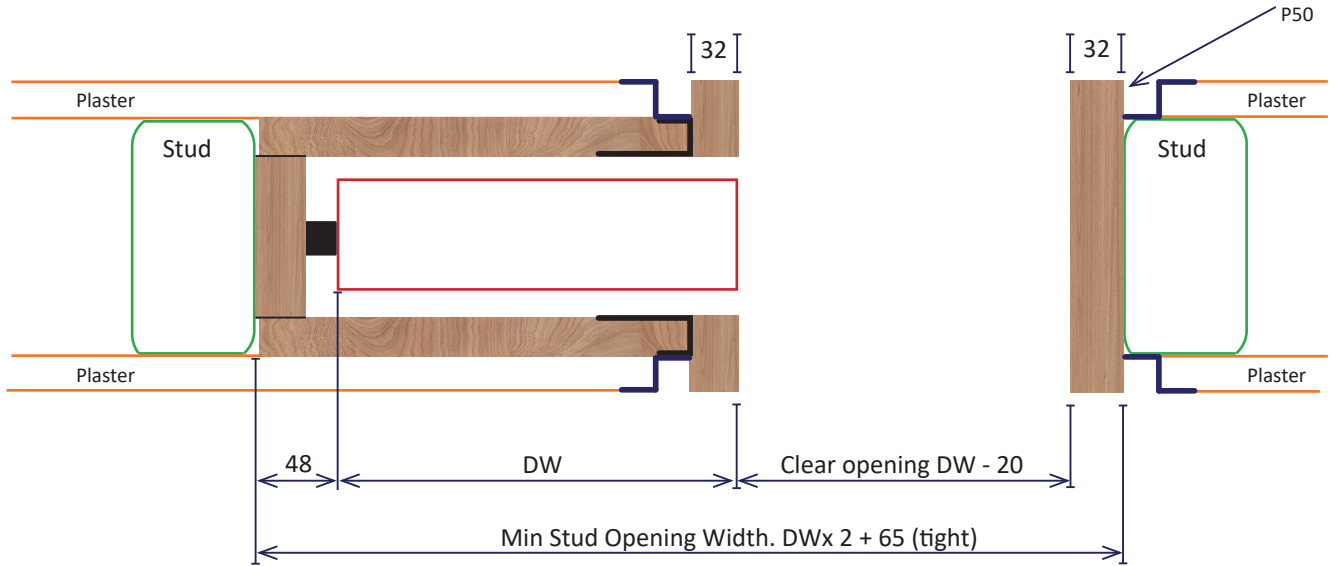

P50 Shadowline 32mm Reveal (Nil Protrusion)