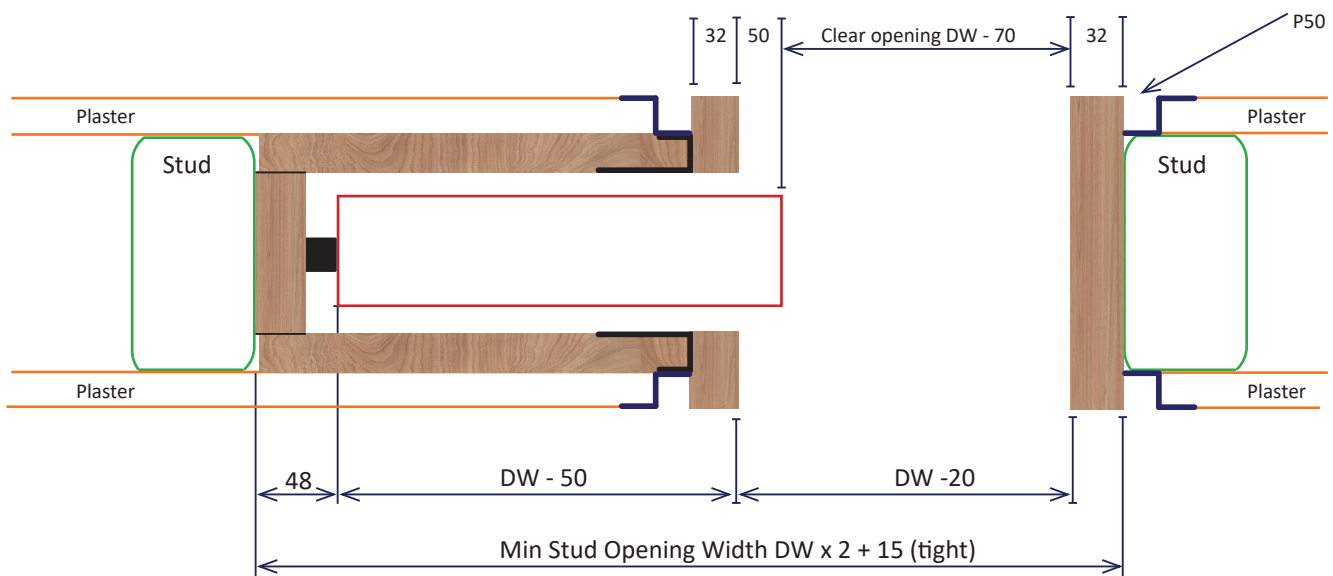

P50 Shadowline 32mm Reveal (Nil Protrusion)

P50 Shadowline 32mm Reveal (50mm Protrusion)