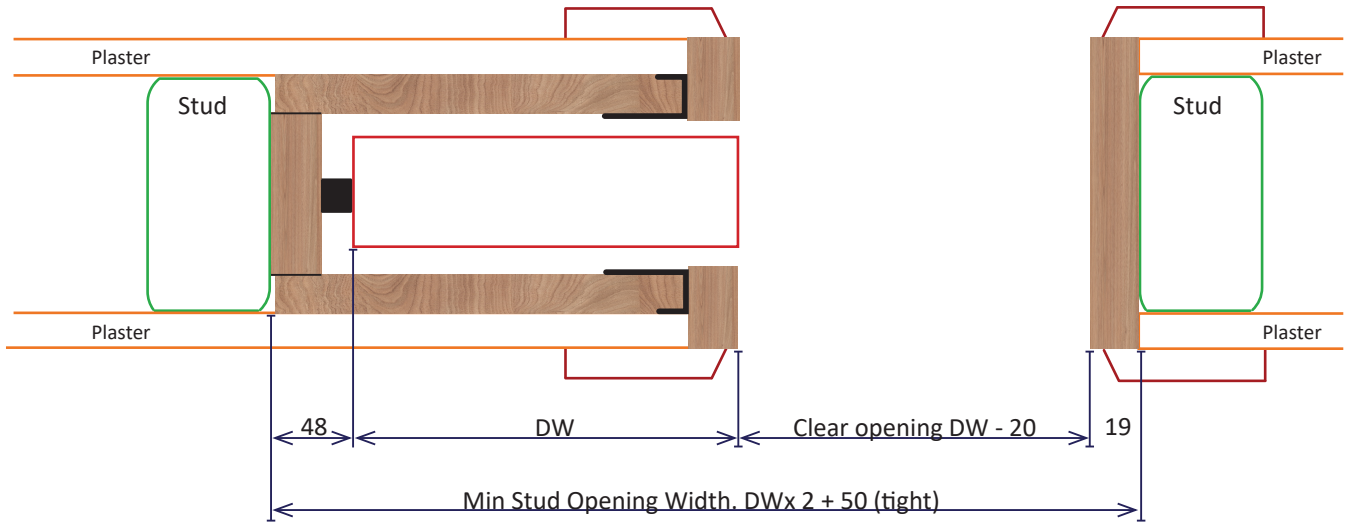

Inwall Cavity Frames Pty Ltd

ABN: 70 658 876 058

33 Cameron Street Cranbourne 3977

Ph (03) 9000 9255

sales@inwall.com.au

Architrave Finish (Nil Protrusion)

Architrave Finish (50mm Protrusion)

Inwall Cavity Frames Pty Ltd
 ABN: 70 658 876 058
 33 Cameron Street Cranbourne 3977
 Ph (03) 9000 9255
 sales@inwall.com.au

Architrave Finish (Nil Protrusion)

Architrave Finish (50mm Protrusion)