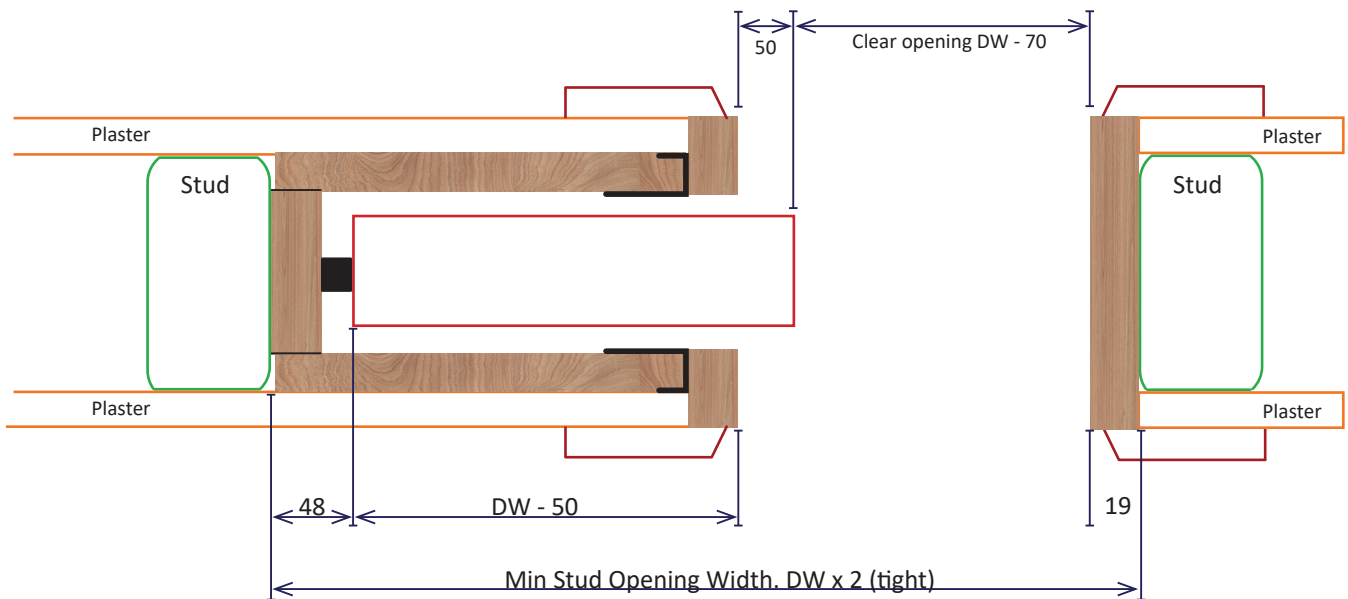

Architrave Finish (50mm Protrusion)