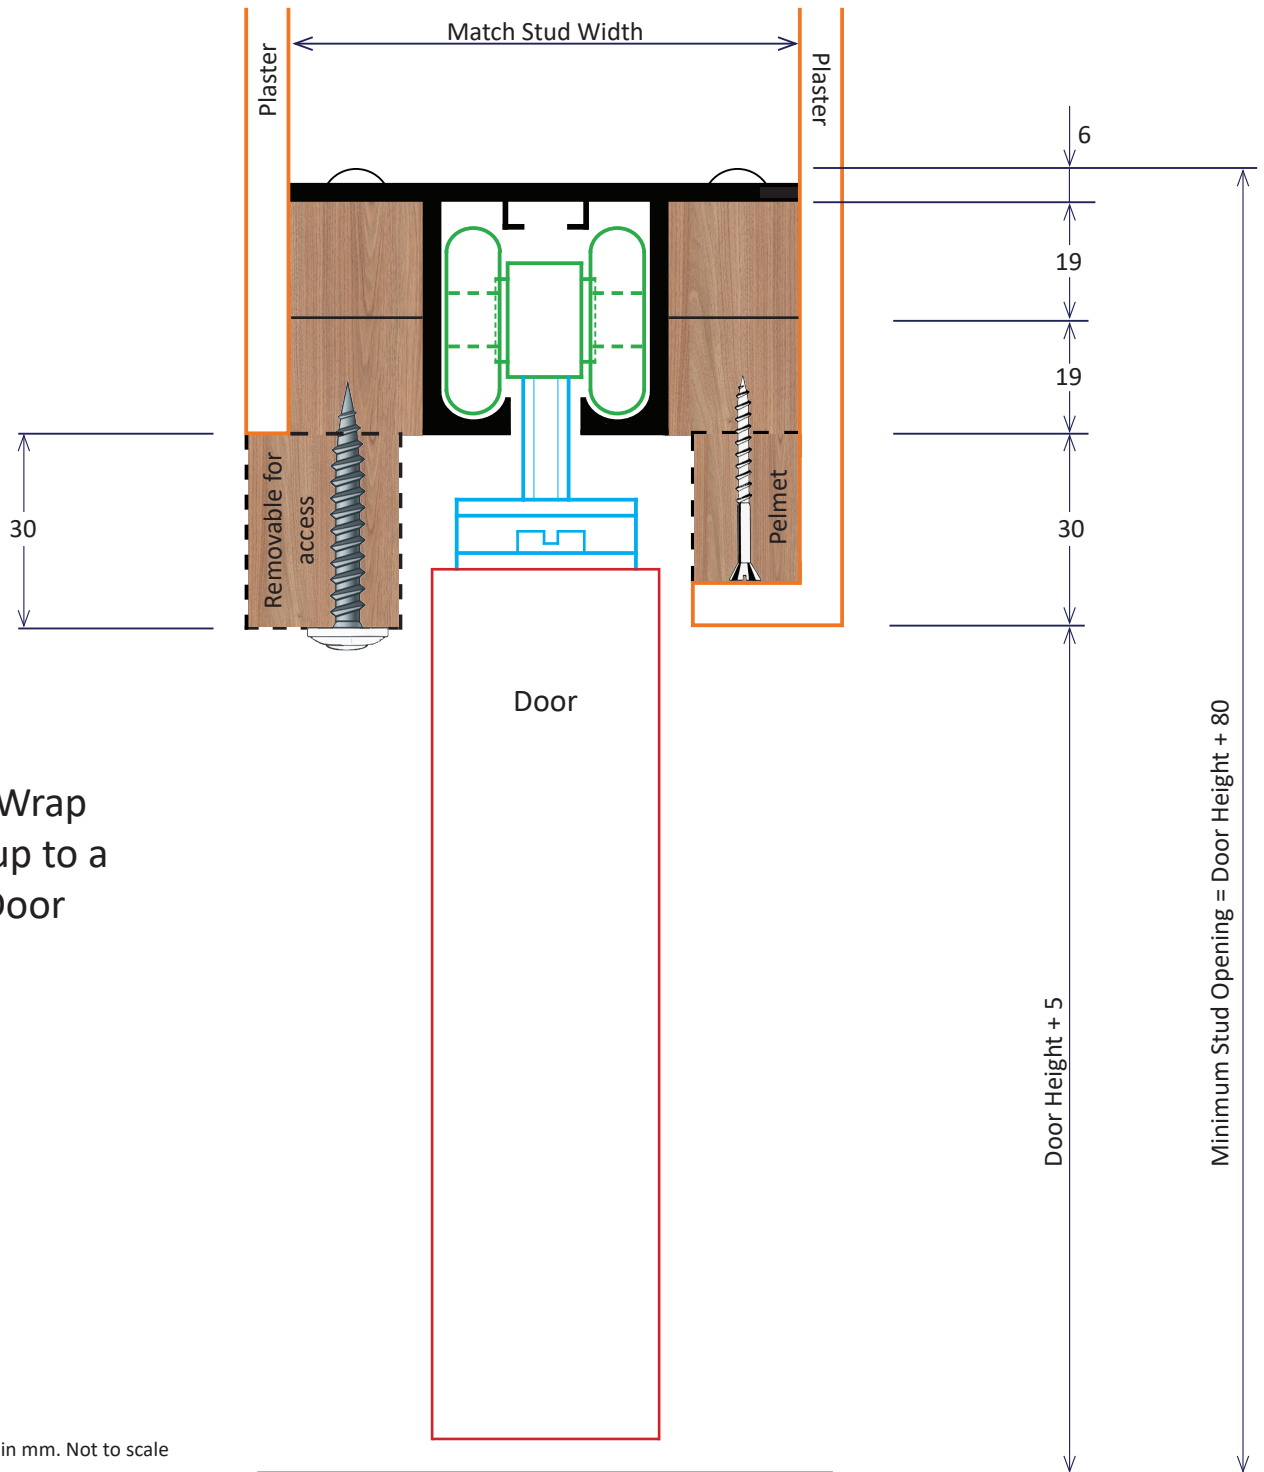

INWALL

CAVITY FRAMES

Inwall Cavity Frames Pty Ltd

ABN: 70 658 876 058

33 Cameron Street Cranbourne 3977

Ph (03) 9000 9255

sales@inwall.com.au

ProClip
Plaster Wrap
To suit up to a
180kg Door

All Dimensions in mm. Not to scale