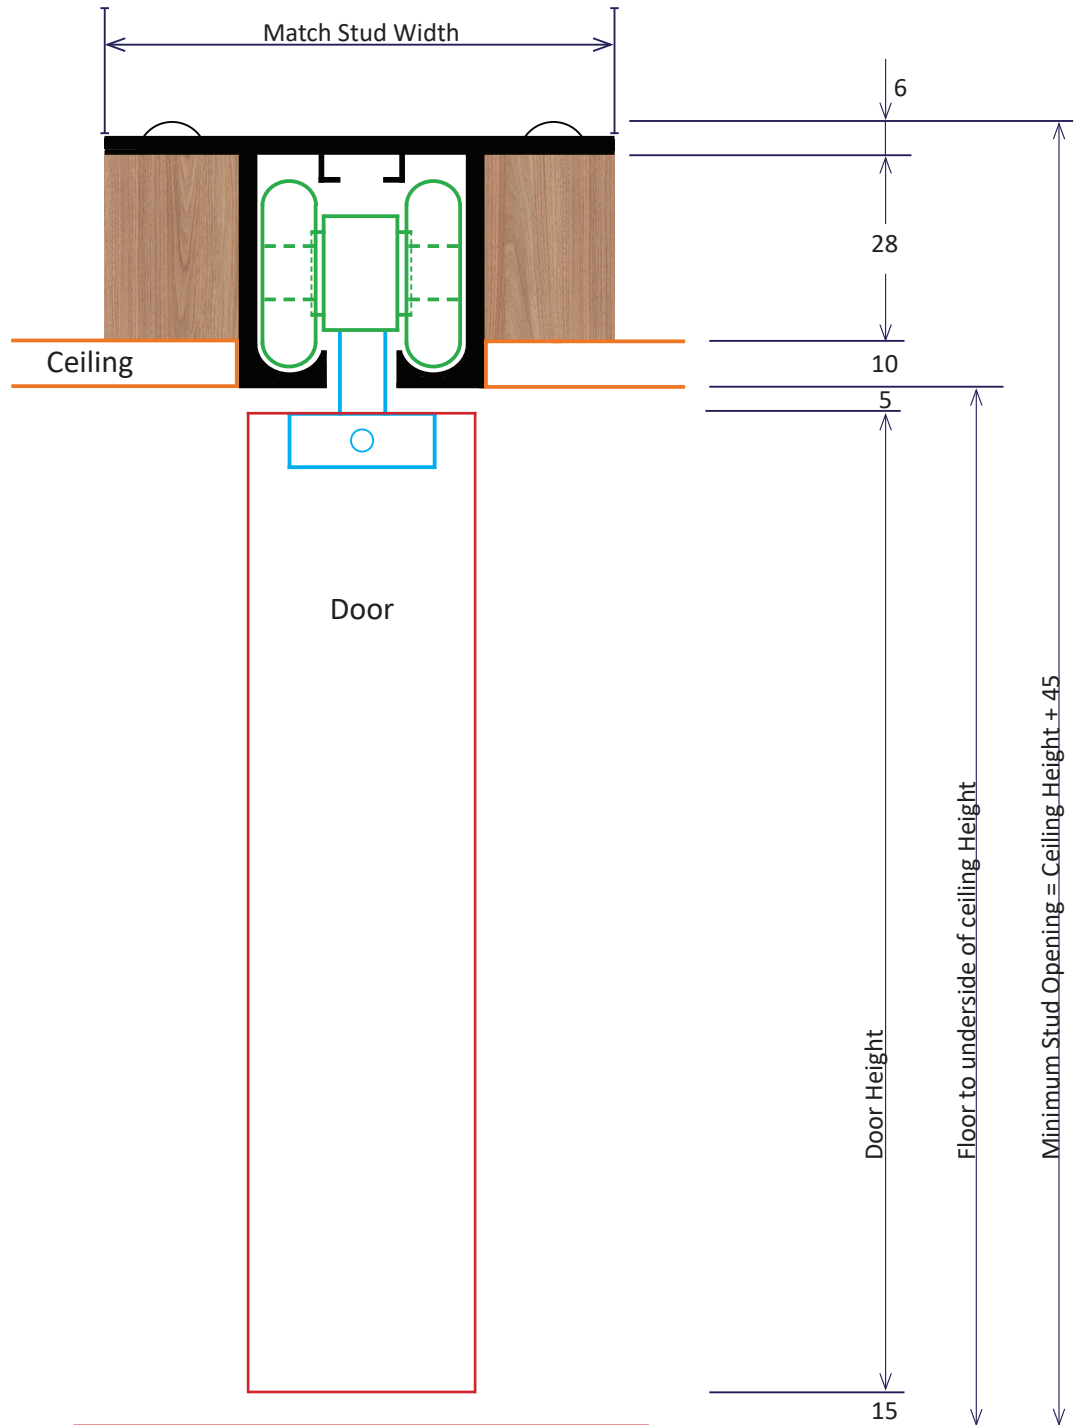

INWALL

CAVITY FRAMES

Inwall Cavity Frames Pty Ltd

ABN: 70 658 876 058

33 Cameron Street Cranbourne 3977

Ph (03) 9000 9255

sales@inwall.com.au

Summit
Floor to Ceiling
To suit up to a
180kg Door

All Dimensions in mm. Not to scale

Inwall Cavity Frames Pty Ltd

ABN: 70 658 876 058

33 Cameron Street Cranbourne 3977

Ph (03) 9000 9255

sales@inwall.com.au

P50 Shadowline 19mm Reveal (Nil Protrusion)

P50 Shadowline 19mm Reveal (50mm Protrusion)