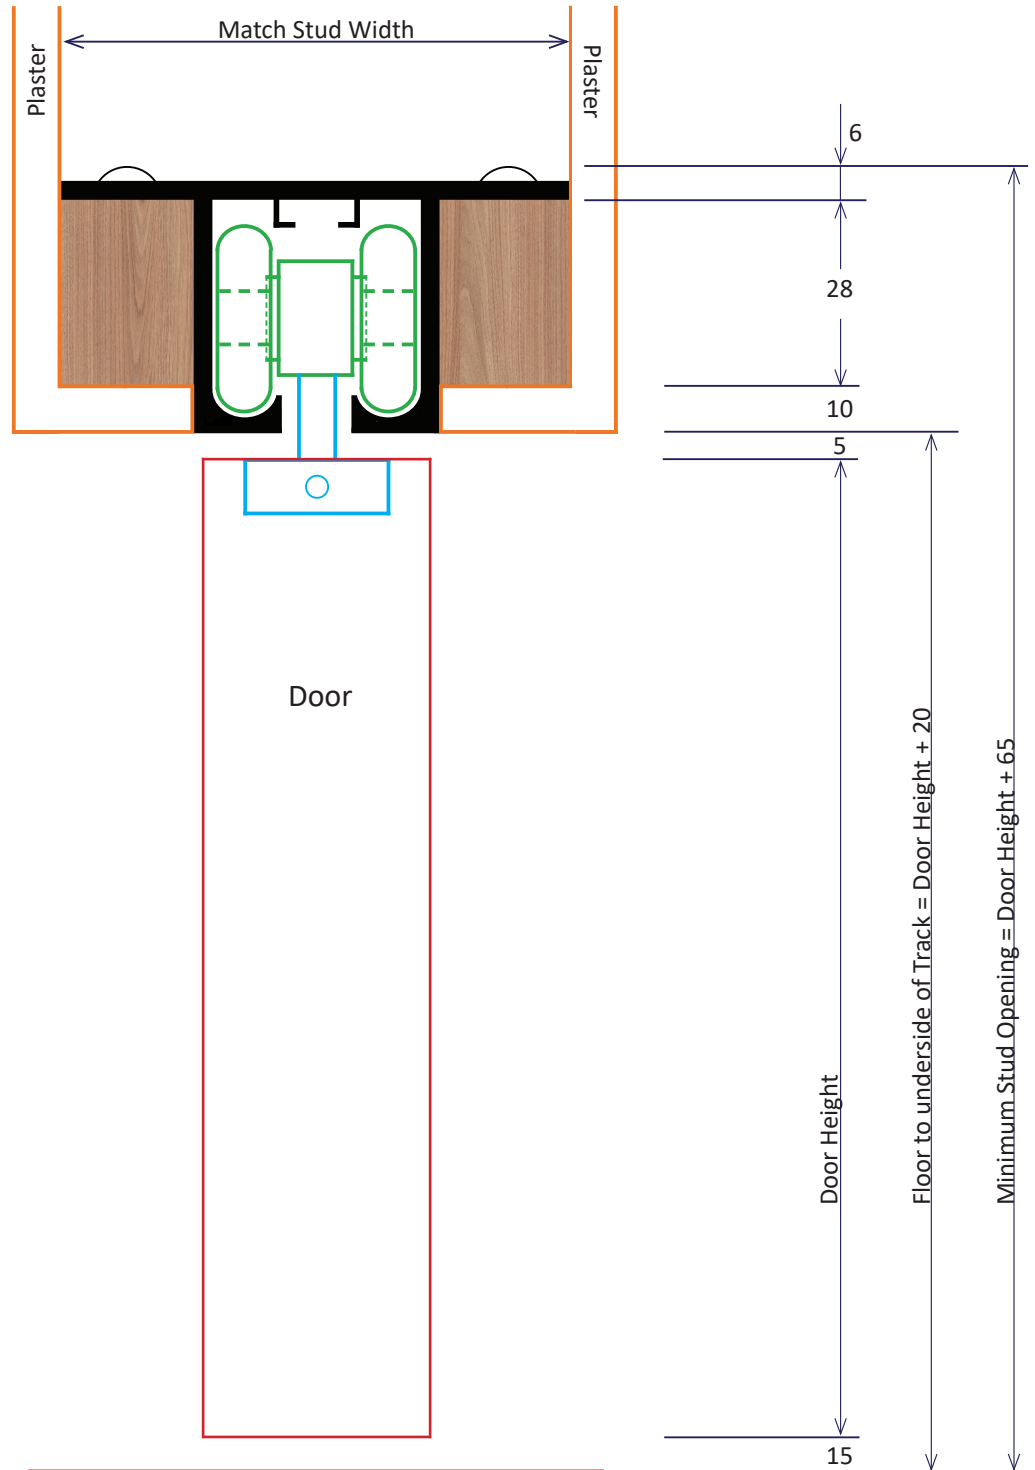

INWALL

CAVITY FRAMES

Inwall Cavity Frames Pty Ltd

ABN: 70 658 876 058

33 Cameron Street Cranbourne 3977

Ph (03) 9000 9255

sales@inwall.com.au

Summit
Plaster Wrap
To suit up to a
180kg Door

All Dimensions in mm. Not to scale