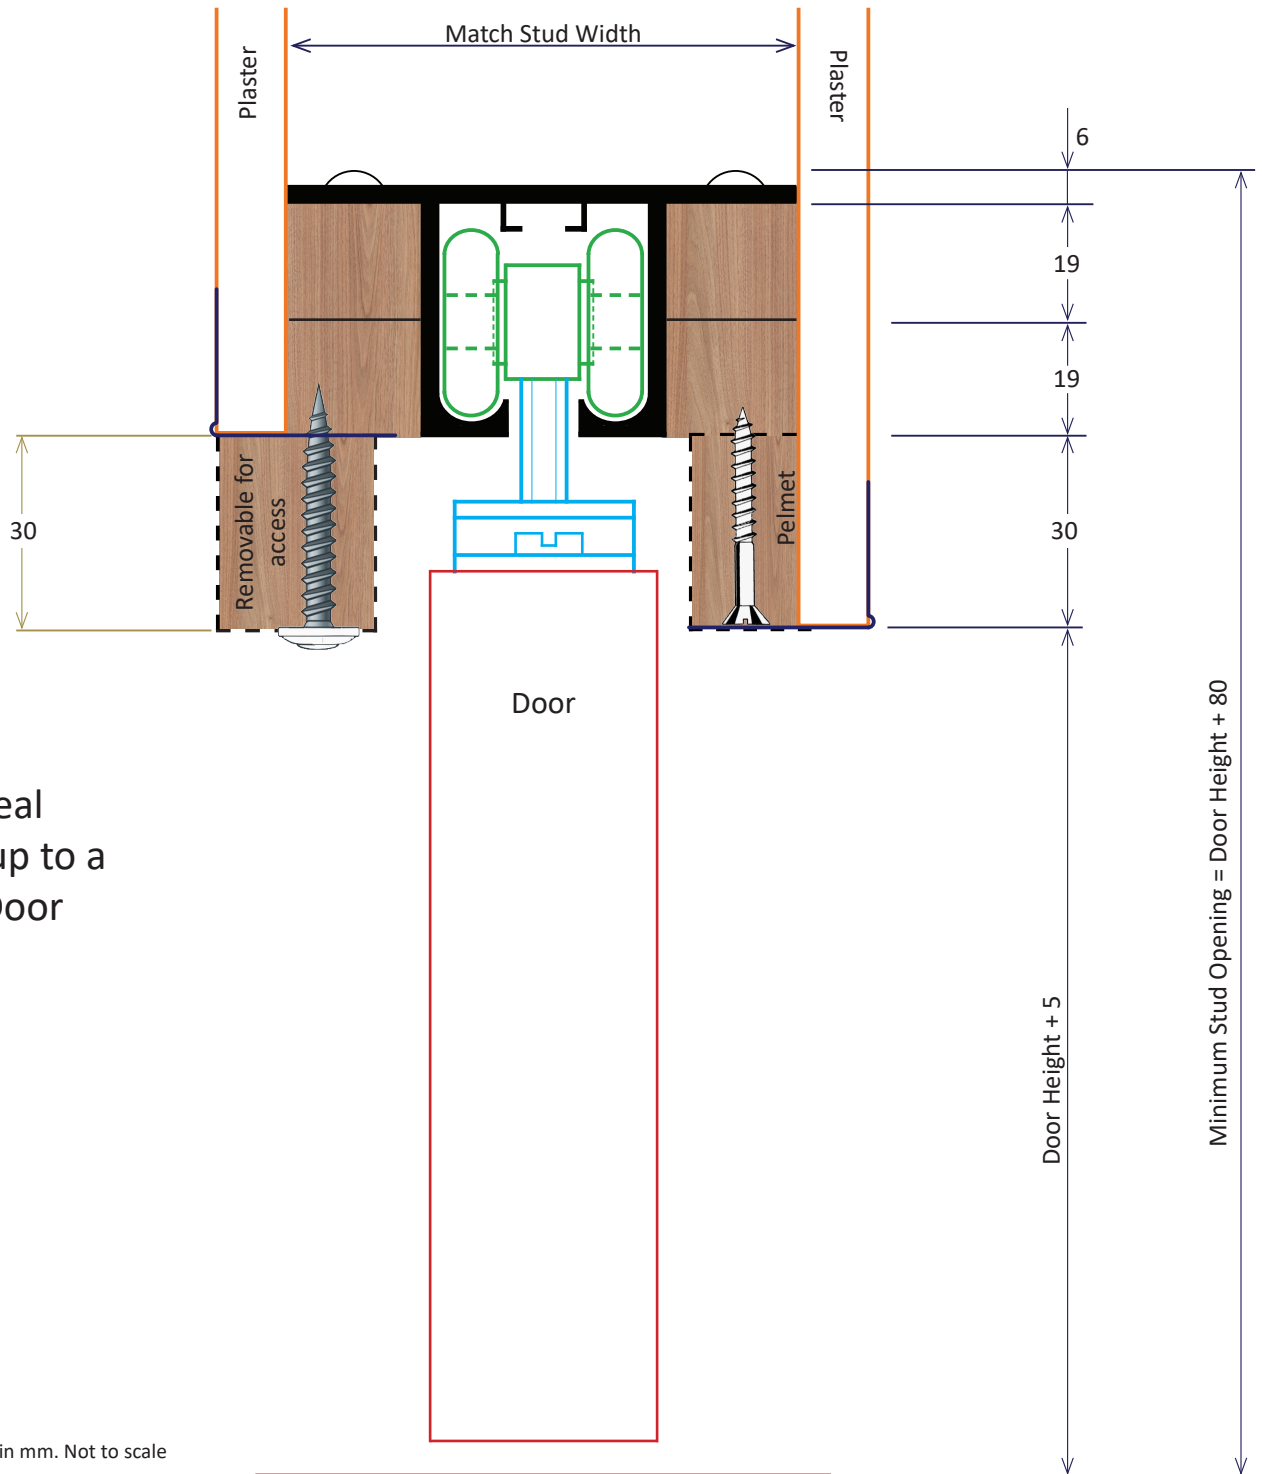

# INWALL

CAVITY FRAMES

## Inwall Cavity Frames Pty Ltd

ABN: 70 658 876 058

33 Cameron Street Cranbourne 3977

Ph (03) 9000 9255

sales@inwall.com.au

ProClip  
Ezy Reveal  
To suit up to a  
180kg Door

All Dimensions in mm. Not to scale

## Ezy Reveal (Nil Protrusion)