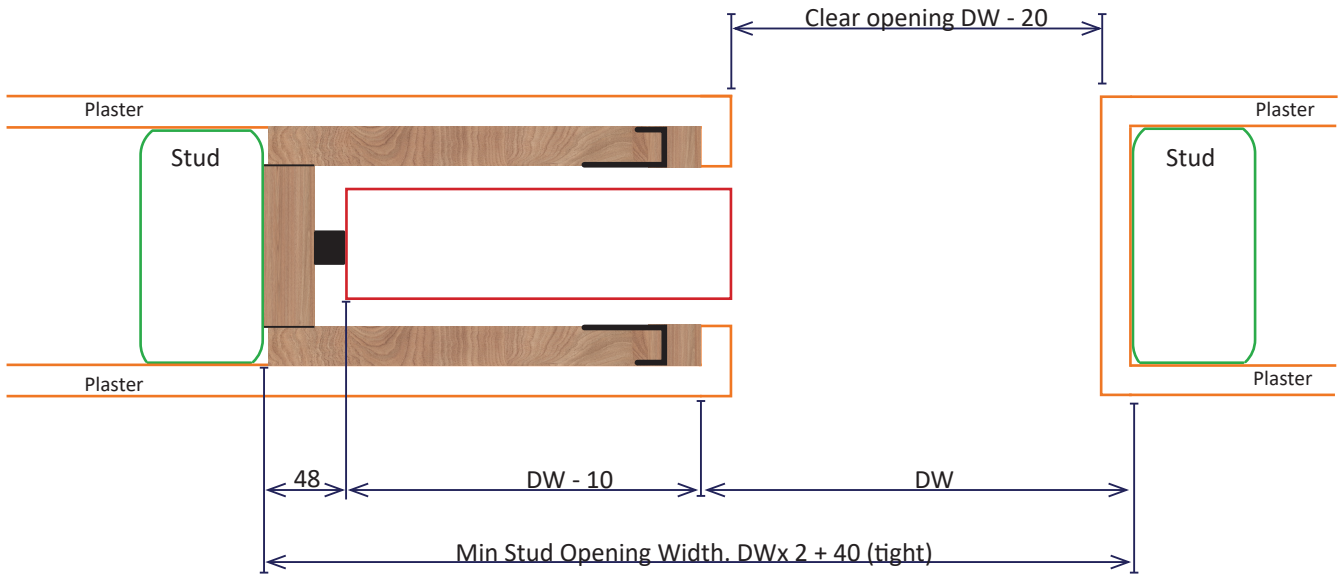

All Dimensions in mm. Not to scale

Inwall Cavity Frames Pty Ltd

ABN: 70 658 876 058

33 Cameron Street Cranbourne 3977

Ph (03) 9000 9255

sales@inwall.com.au

10mm Plaster Wrap (Nil Protrusion)

10mm Plaster Wrap (50mm Protrusion)