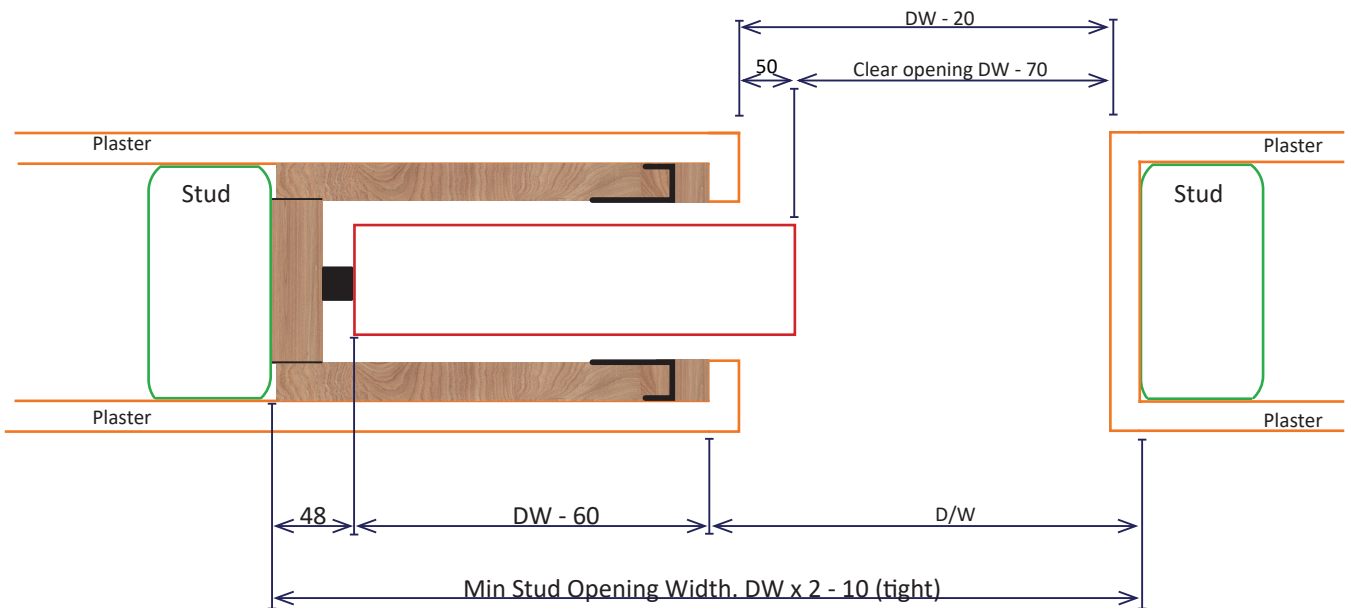

All Dimensions in mm. Not to scale

Inwall Cavity Frames Pty Ltd

ABN: 70 658 876 058

33 Cameron Street Cranbourne 3977

Ph (03) 9000 9255

sales@inwall.com.au

10mm Plaster Wrap (Nil Protrusion)

10mm Plaster Wrap (50mm Protrusion)