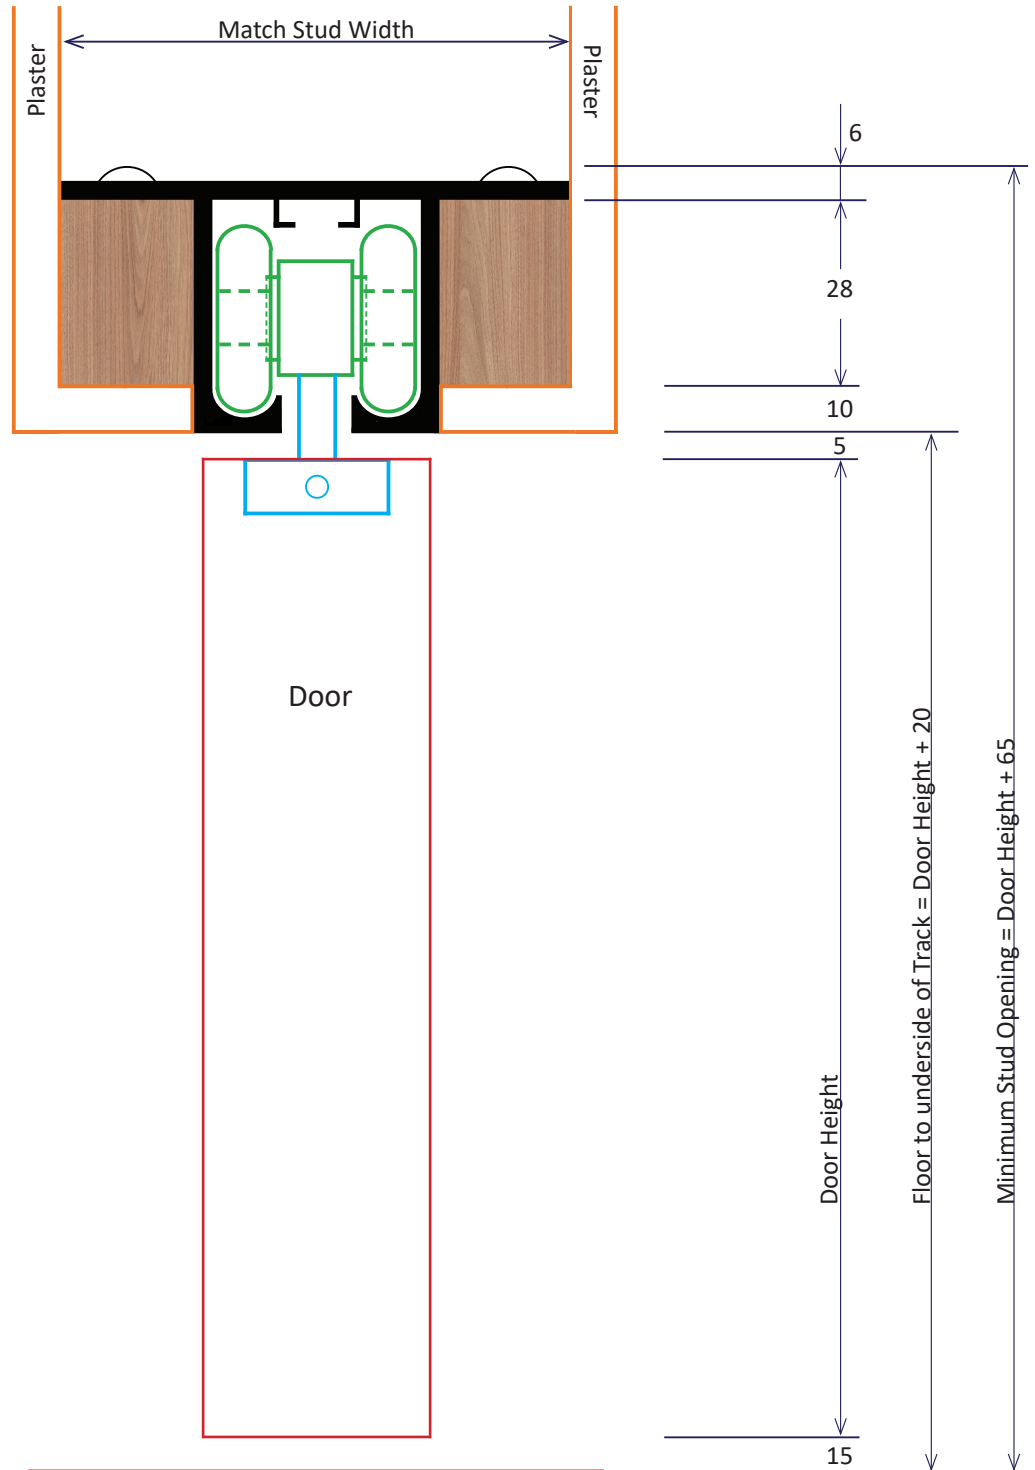

INWALL

CAVITY FRAMES

Inwall Cavity Frames Pty Ltd

ABN: 70 658 876 058

33 Cameron Street Cranbourne 3977

Ph (03) 9000 9255

sales@inwall.com.au

Summit
Plaster Wrap
To suit up to a
180kg Door

All Dimensions in mm. Not to scale

Inwall Cavity Frames Pty Ltd

ABN: 70 658 876 058

33 Cameron Street Cranbourne 3977

Ph (03) 9000 9255

sales@inwall.com.au

10mm Plaster Wrap (Nil Protrusion)

10mm Plaster Wrap (50mm Protrusion)