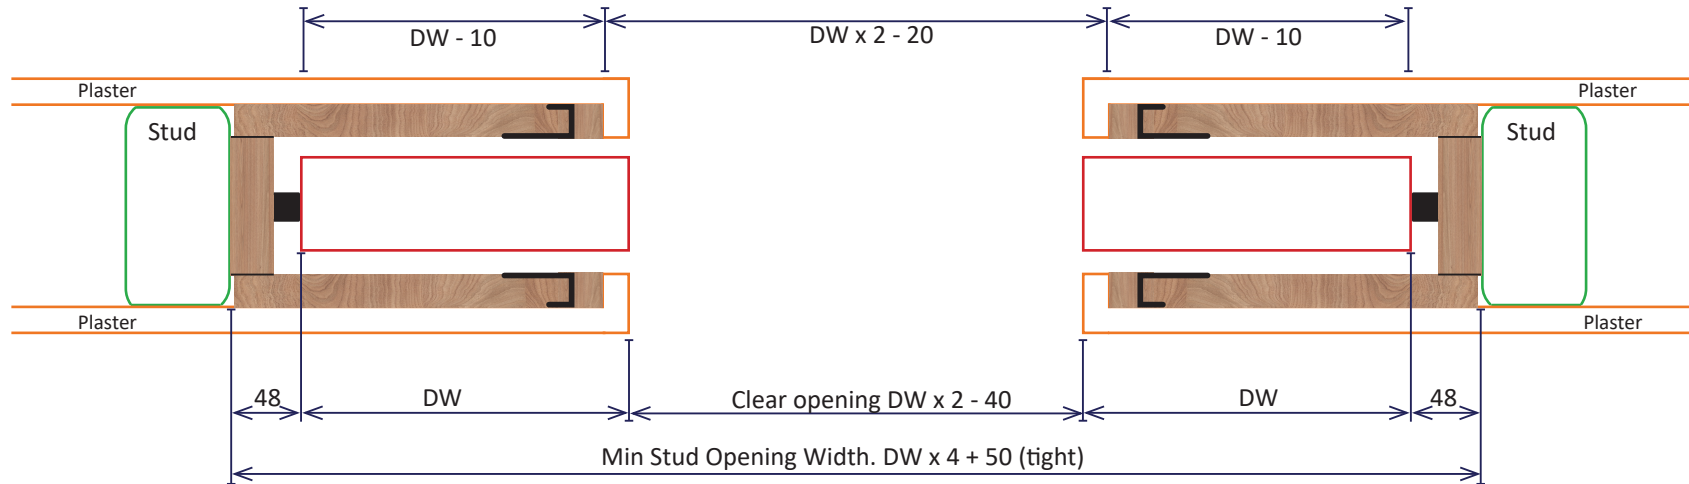

Inwall Cavity Frames Pty Ltd

ABN: 70 658 876 058

33 Cameron Street Cranbourne 3977

Ph (03) 9000 9255

sales@inwall.com.au

Plaster Wrap (Nil Protrusion)

Plaster Wrap (50mm Protrusion)